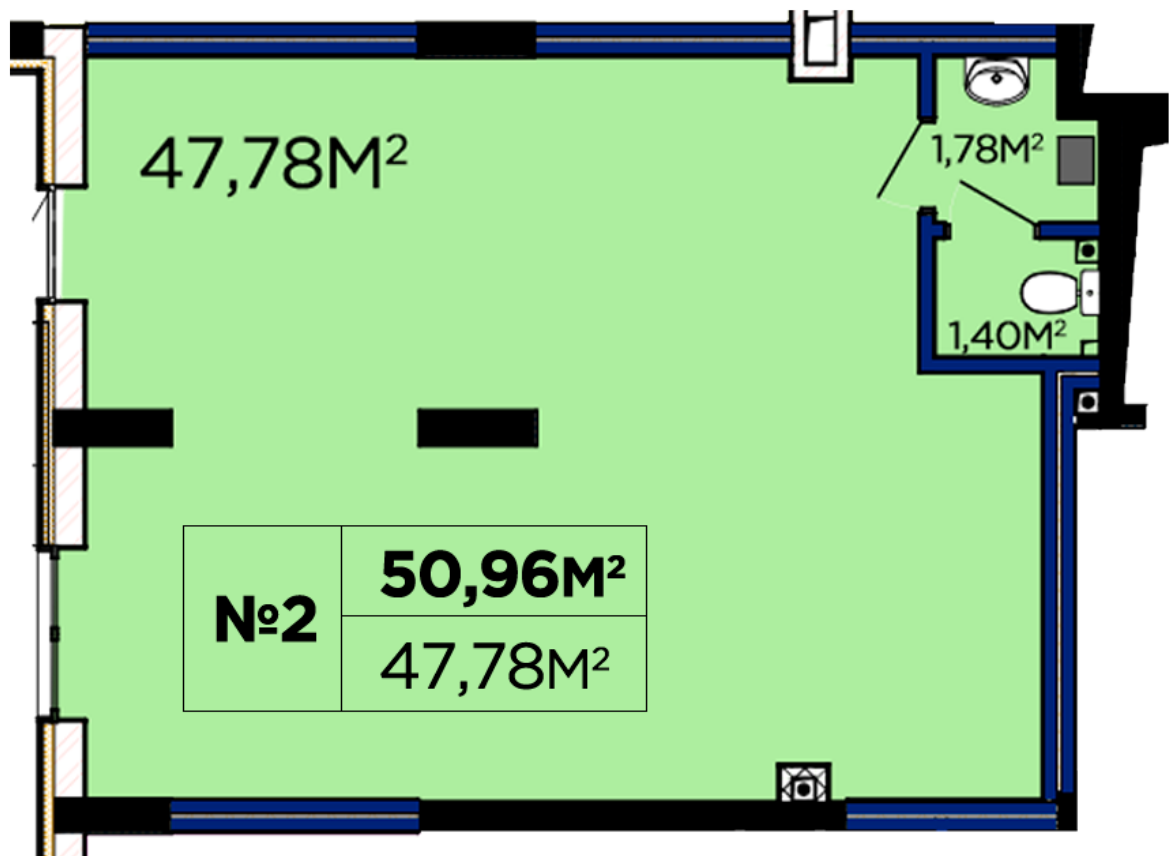

RC "SHCHASLYVYI" Lviv

schastliviy.lviv.ua

067 663 97 18

032 294 94 55

Commercial premises plan in the house on the 17-B, Bihova Street — #1.2

PLAN TYPE: №1.2

House 17-B, Bihova Street
0 roomed, 1 Floor

Characteristics

Gross area: 50.96 m²