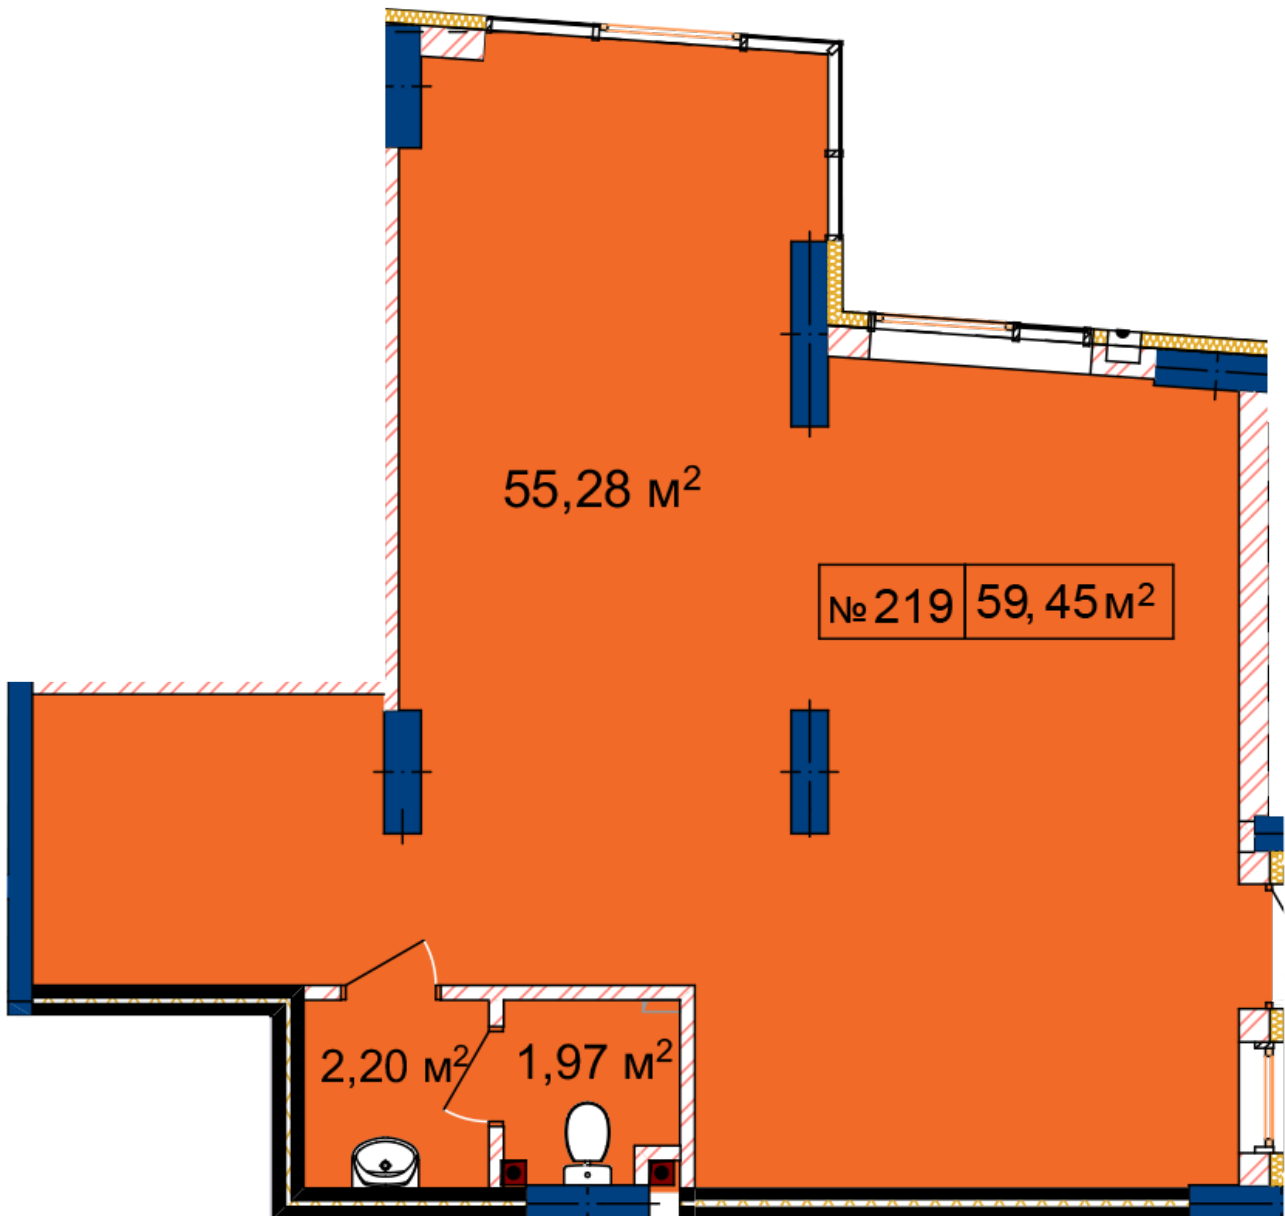

## Commercial premises plan in the house on the 17-A, Bihova Street — #1-9

## **PLAN TYPE: №1-9**

House 17-A, Bihova Street  
1 roomed, 1 Floor

### **Characteristics**

Gross area: 59.45 m<sup>2</sup>