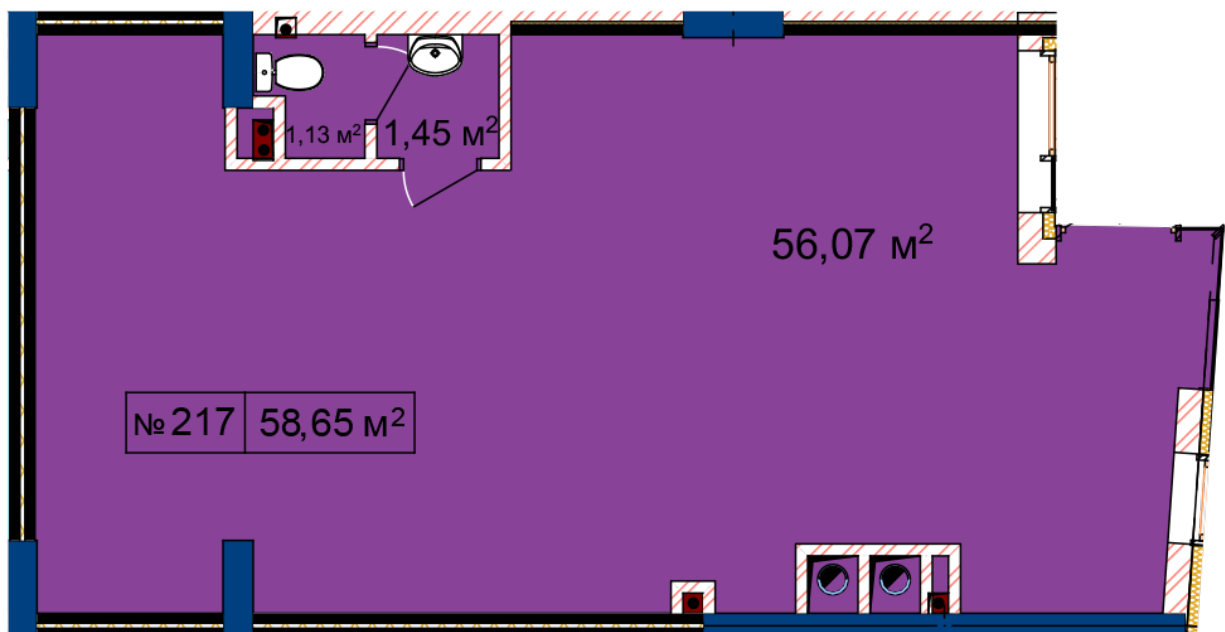

## Commercial premises plan in the house on the 17-A, Bihova Street — #1-7

### PLAN TYPE: №1-7

House 17-A, Bihova Street  
1 roomed, 1 Floor

### Characteristics

Gross area: 58.65 m<sup>2</sup>