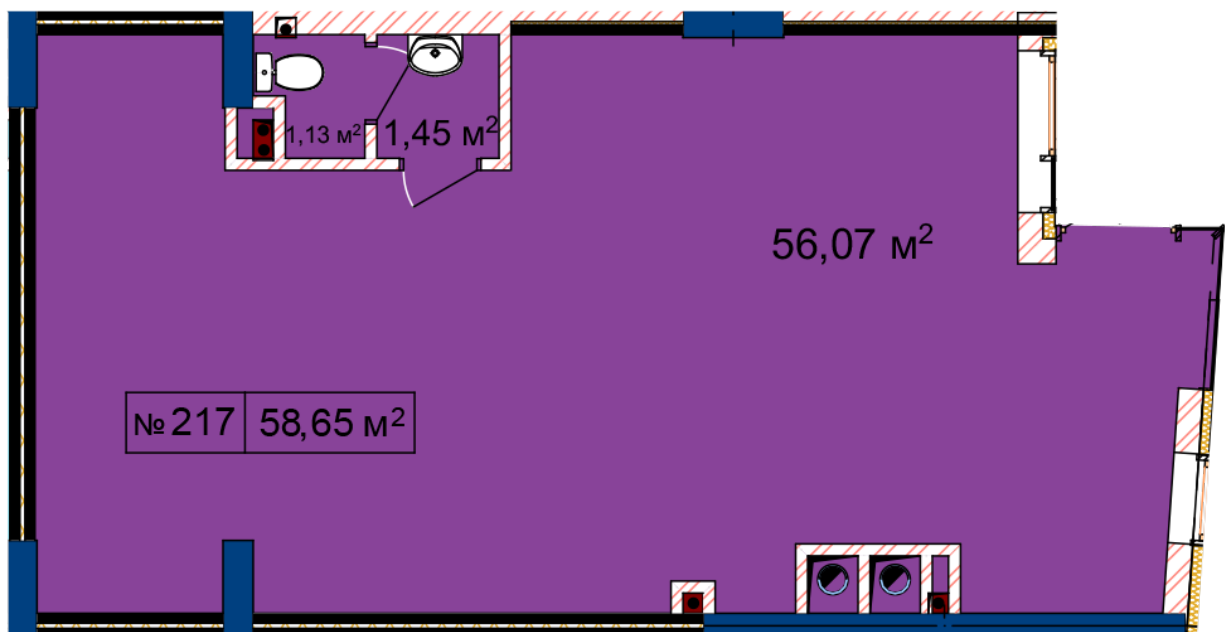

RC "SHCHASLYVYI" Lviv

schastliiv.lviv.ua
097 167 00 77

Commercial premises plan in the house on the 17-A, Bihova Street — #1-7

PLAN TYPE: №1-7

House 17-A, Bihova Street
1 roomed, 1 Floor

Characteristics

Gross area: 58.65 m²