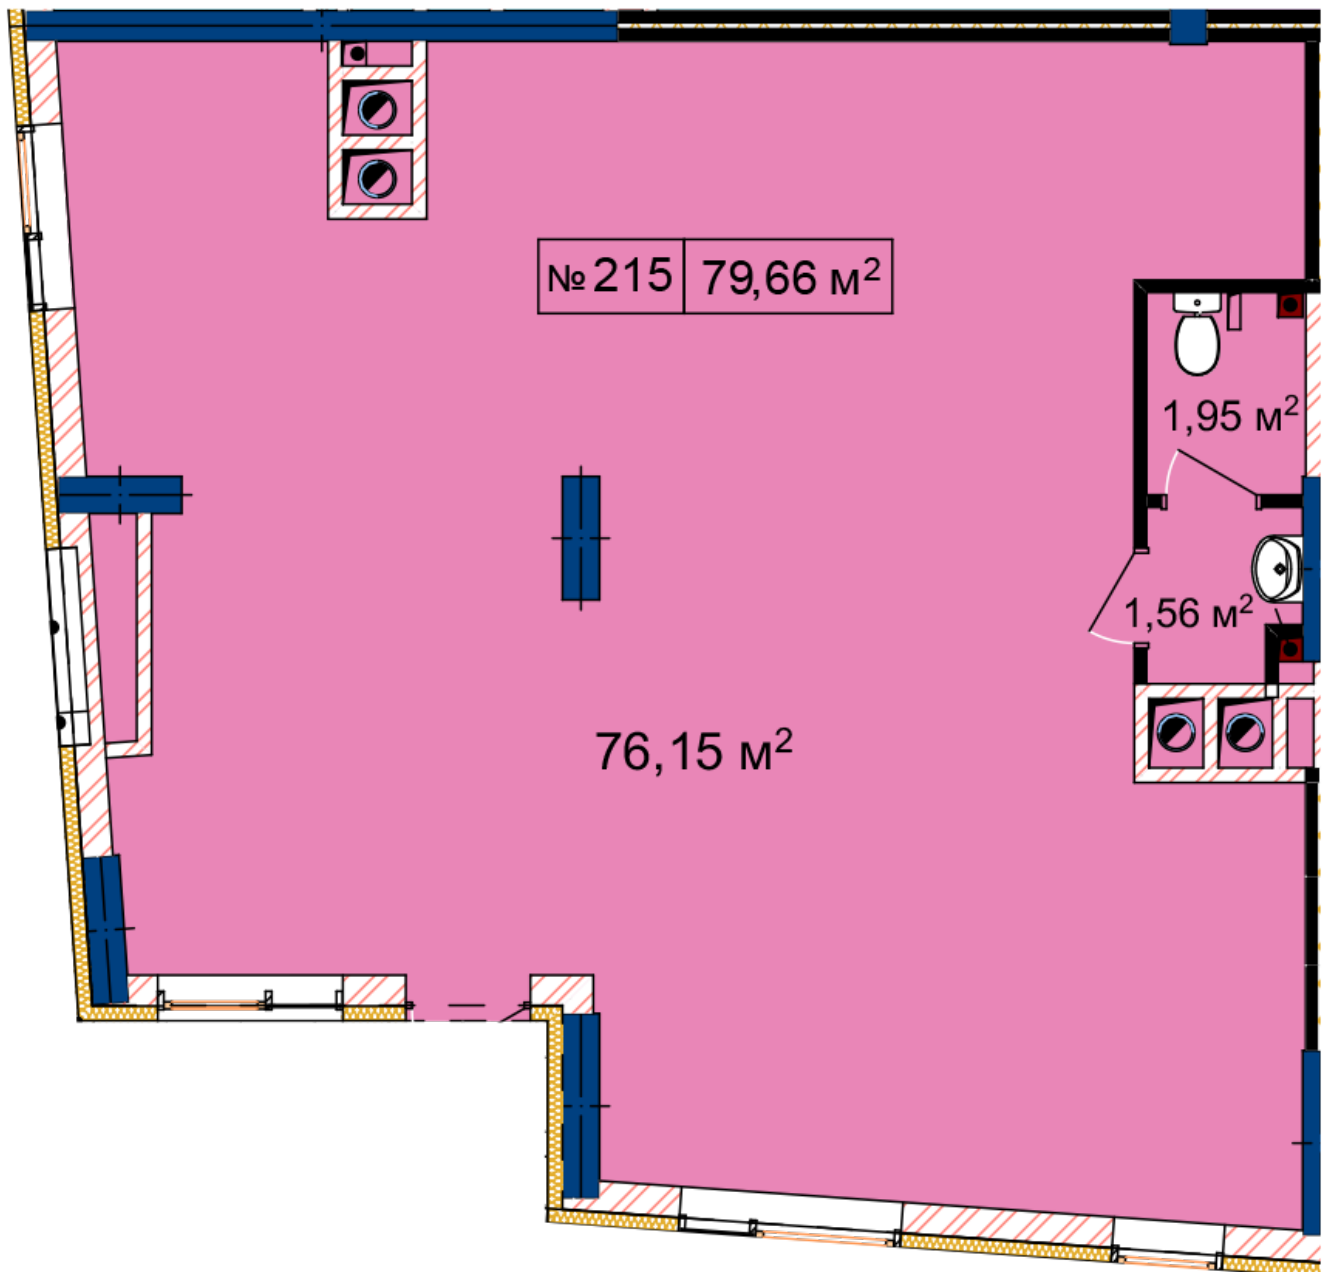

RC "SHCHASLYVYI" Lviv

schastliviy.lviv.ua

067 663 97 18

032 294 94 55

Commercial premises plan in the house on the 17-A, Bihova Street — #1-5

PLAN TYPE: №1-5

House 17-A, Bihova Street
1 roomed, 1 Floor

Characteristics

Gross area: 79.66 m²