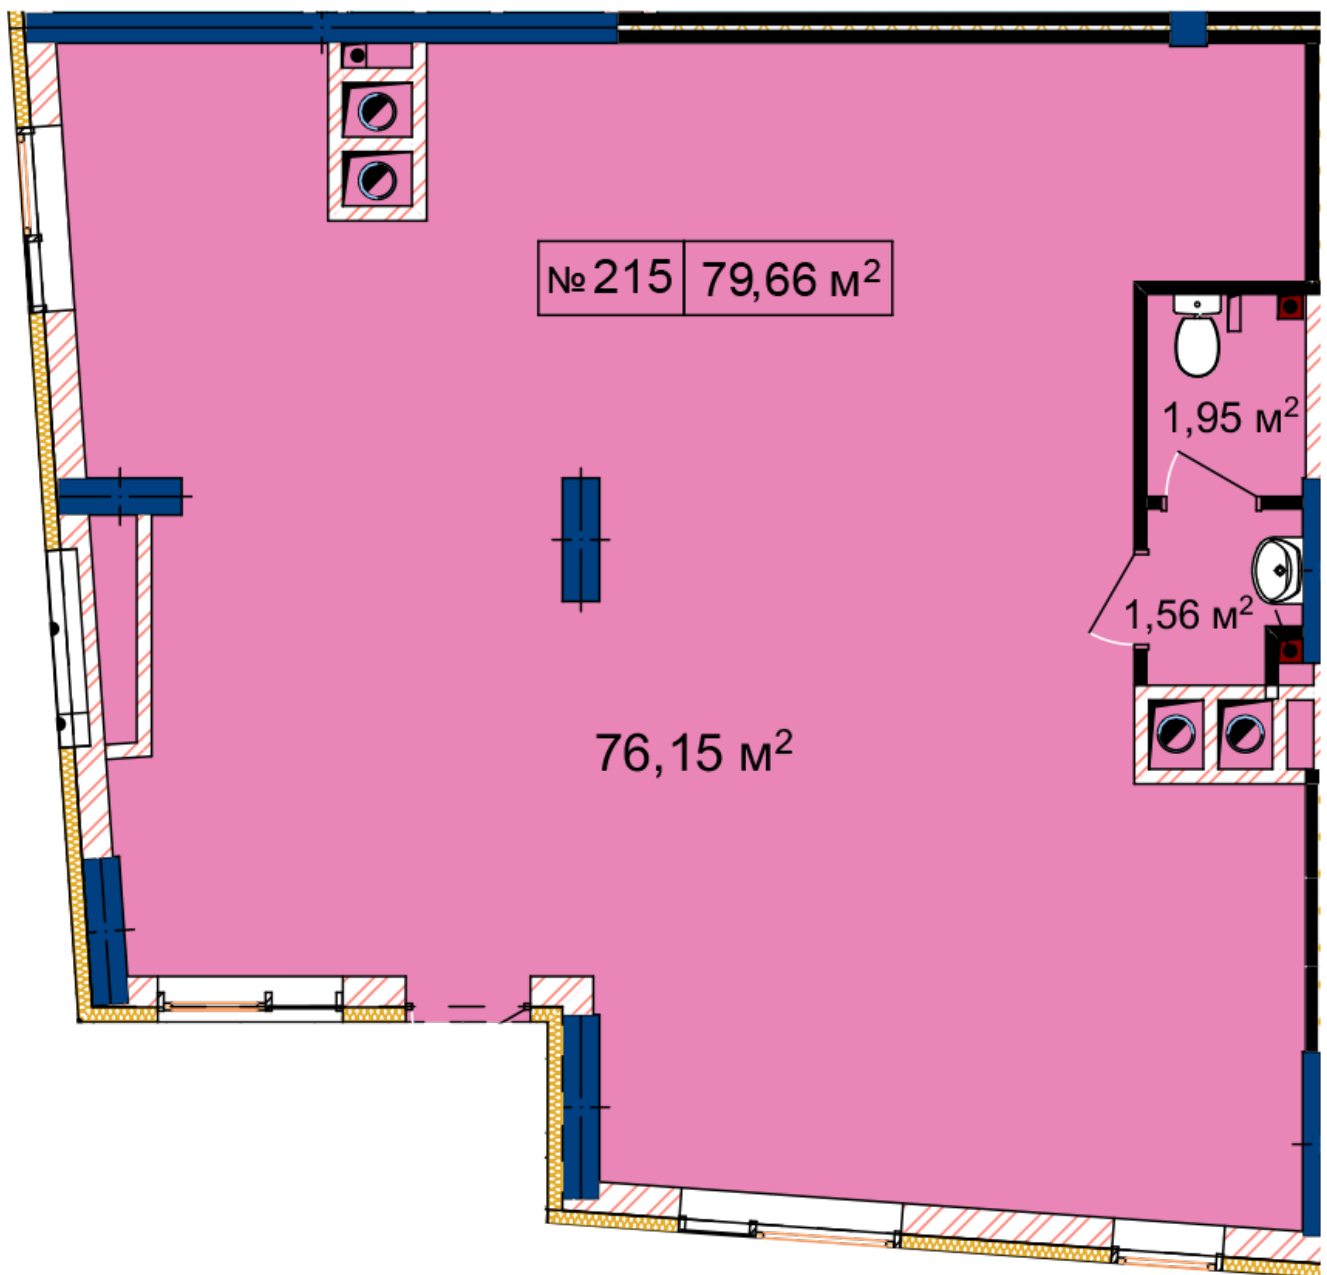

## Commercial premises plan in the house on the 17-A, Bihova Street — #1-5

## **PLAN TYPE: №1-5**

House 17-A, Bihova Street  
1 roomed, 1 Floor

### **Characteristics**

Gross area: 79.66 m<sup>2</sup>