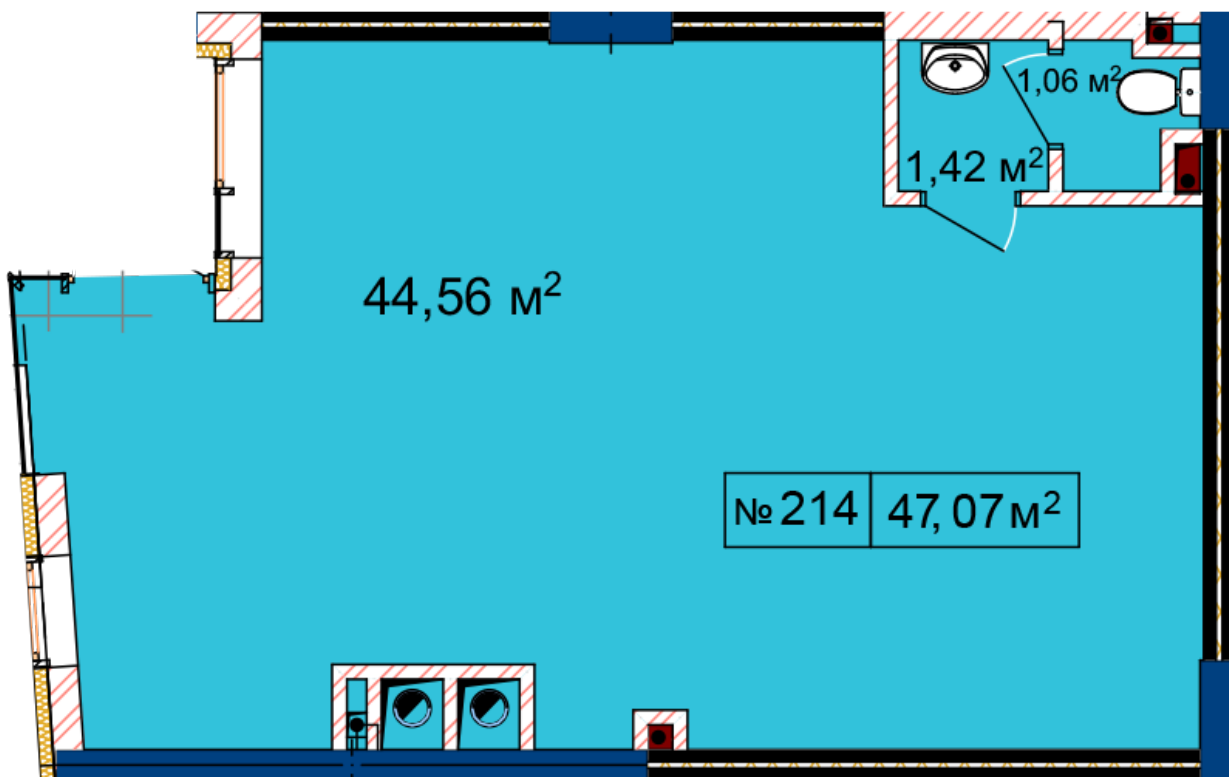

## Commercial premises plan in the house on the 17-A, Bihova Street — #1-4

### PLAN TYPE: №1-4

House 17-A, Bihova Street  
1 roomed, 1 Floor

## **Characteristics**

Gross area: 47.07 m<sup>2</sup>