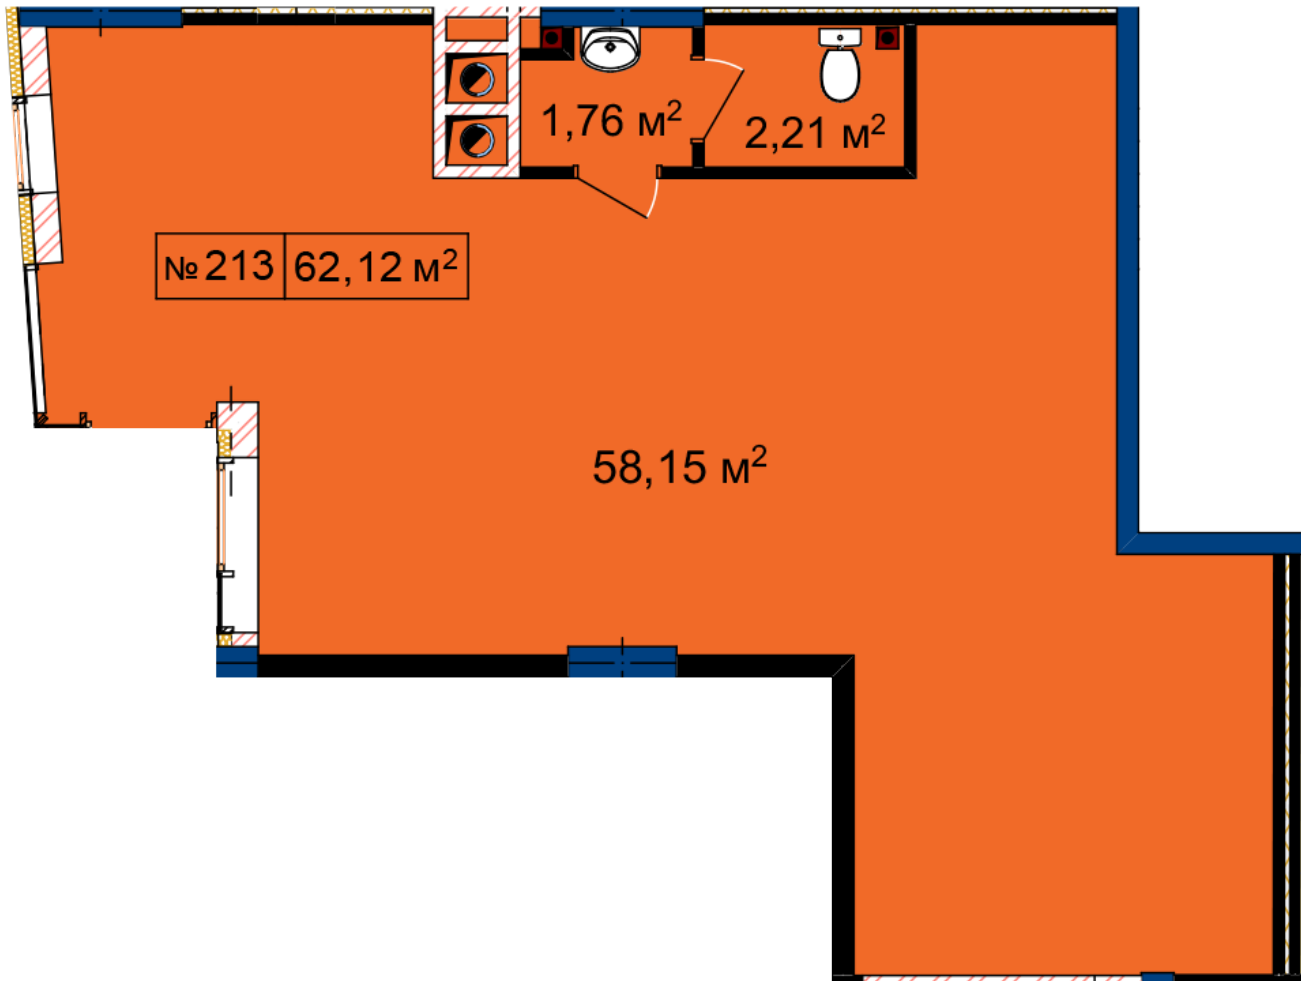

## Commercial premises plan in the house on the 17-A, Bihova Street — #1-3

## **PLAN TYPE: №1-3**

House 17-A, Bihova Street  
1 roomed, 1 Floor

### **Characteristics**

Gross area: 62.12 m<sup>2</sup>