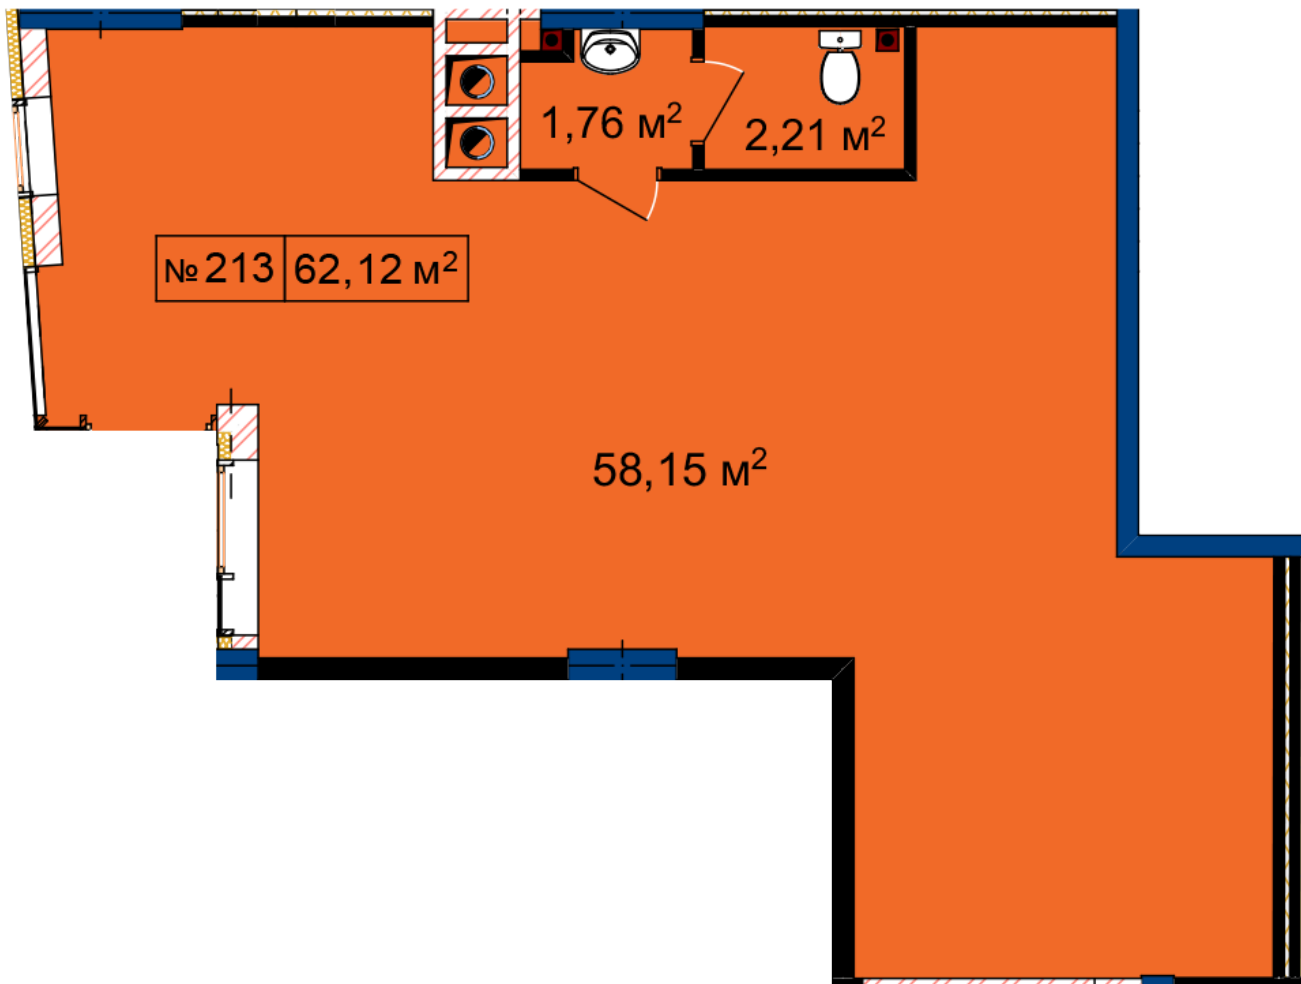

RC "SHCHASLYVYI" Lviv

schastliviy.lviv.ua

067 663 97 18

032 294 94 55

Commercial premises plan in the house on the 17-A, Bihova Street — #1-3

PLAN TYPE: №1-3

House 17-A, Bihova Street

1 roomed, 1 Floor