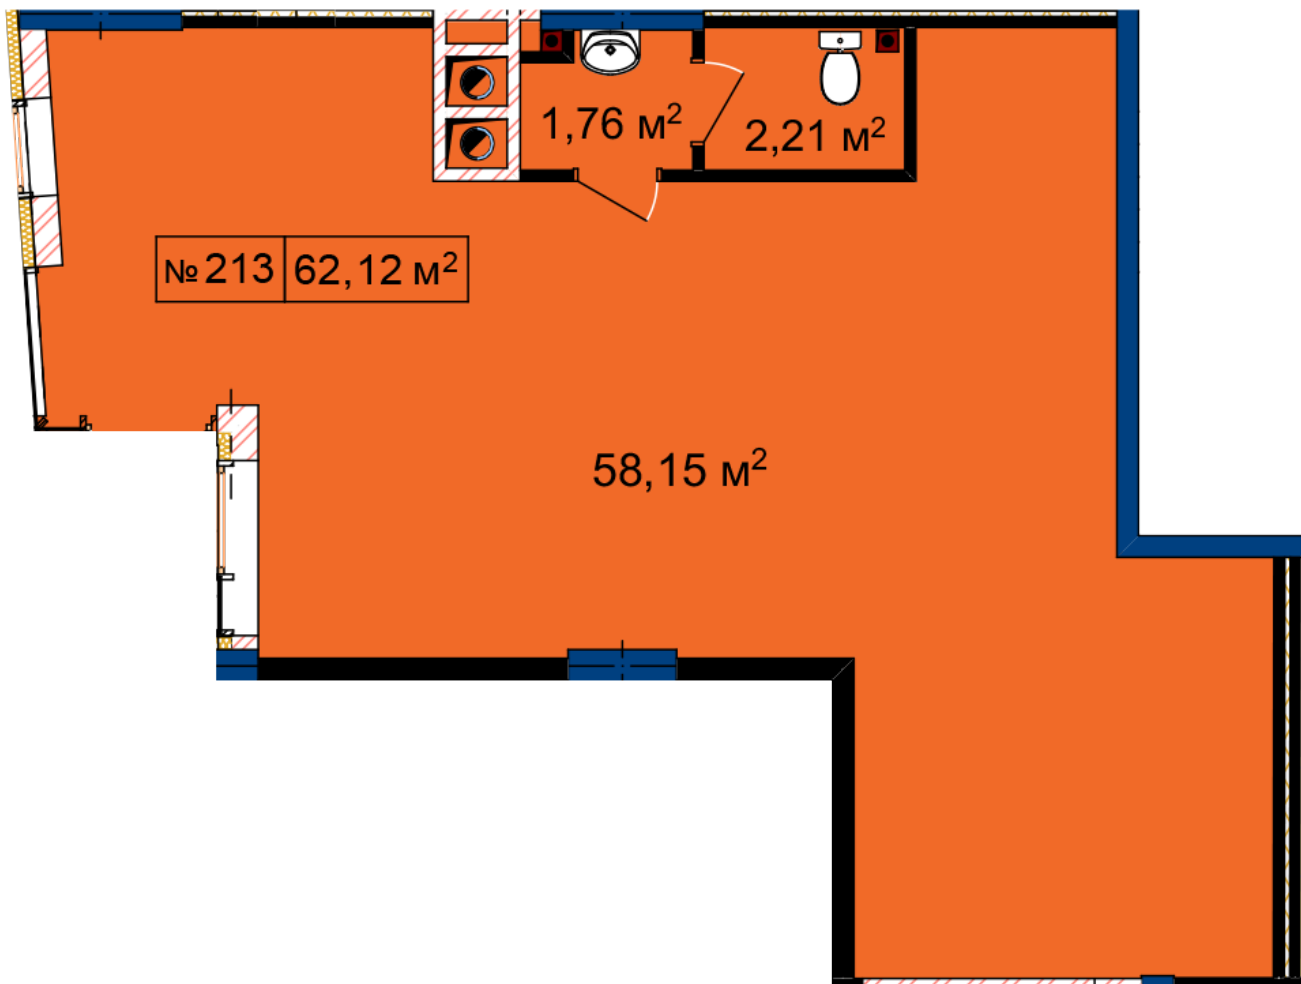

## Commercial premises plan in the house on the 17-A, Bihova Street — #1-3

## **PLAN TYPE: №1-3**

House 17-A, Bihova Street  
1 roomed, 1 Floor

### **Characteristics**

Gross area: 62.12 m<sup>2</sup>