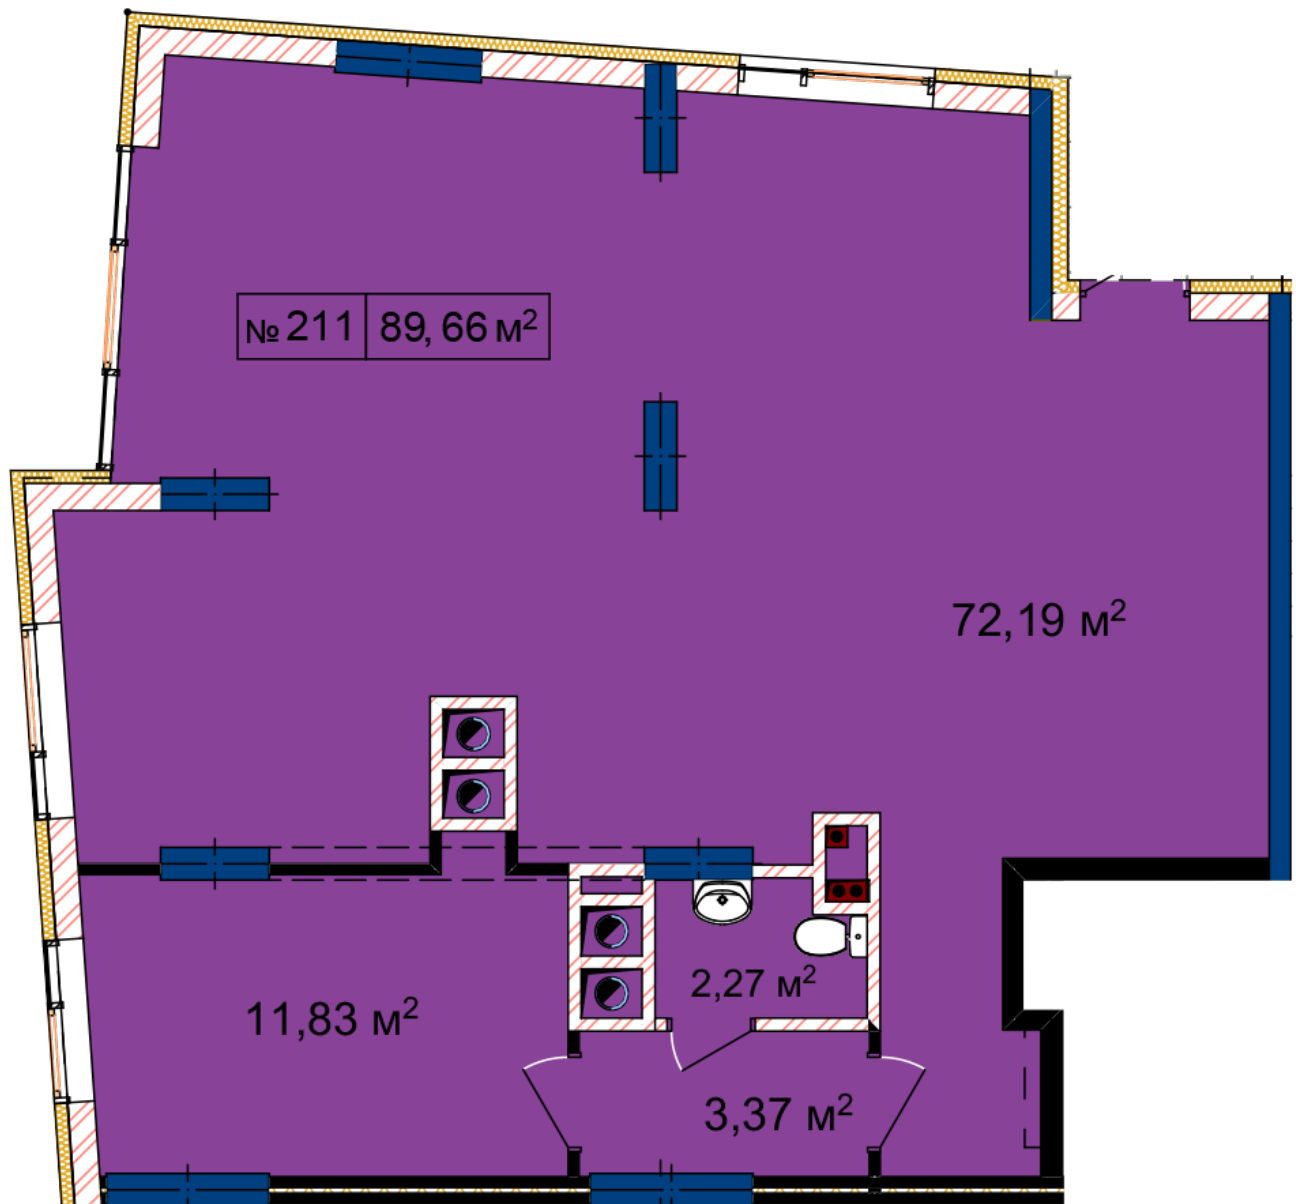

## Commercial premises plan in the house on the 17-A, Bihova Street — #1-1

## **PLAN TYPE: №1-1**

House 17-A, Bihova Street  
1 roomed, 1 Floor

### **Characteristics**

Gross area: 89.66 m<sup>2</sup>