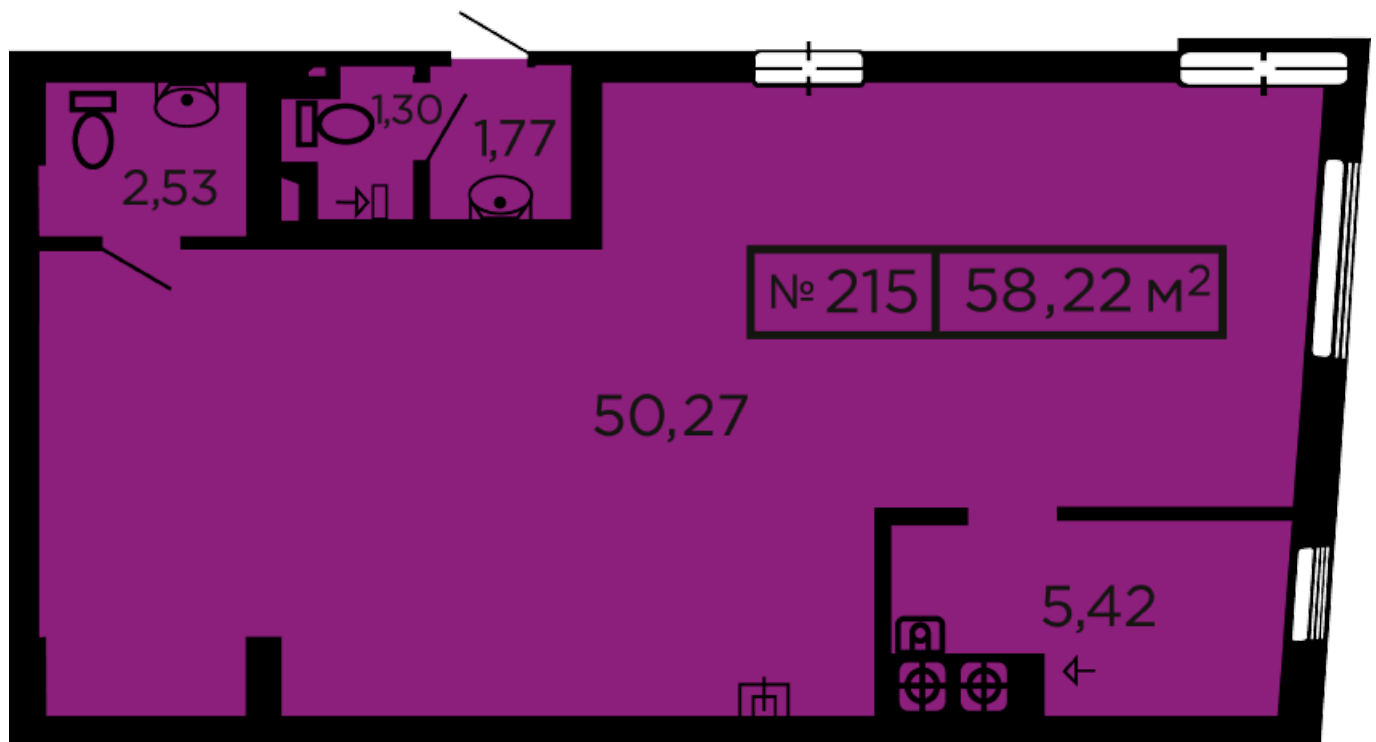

## Commercial premises plan in the house on the 17, Bihova Street – #215

## **PLAN TYPE: №215**

House 17, Bihova Street  
0 roomed, 1 Floor

### **Characteristics**

Gross area: 58.22 m<sup>2</sup>