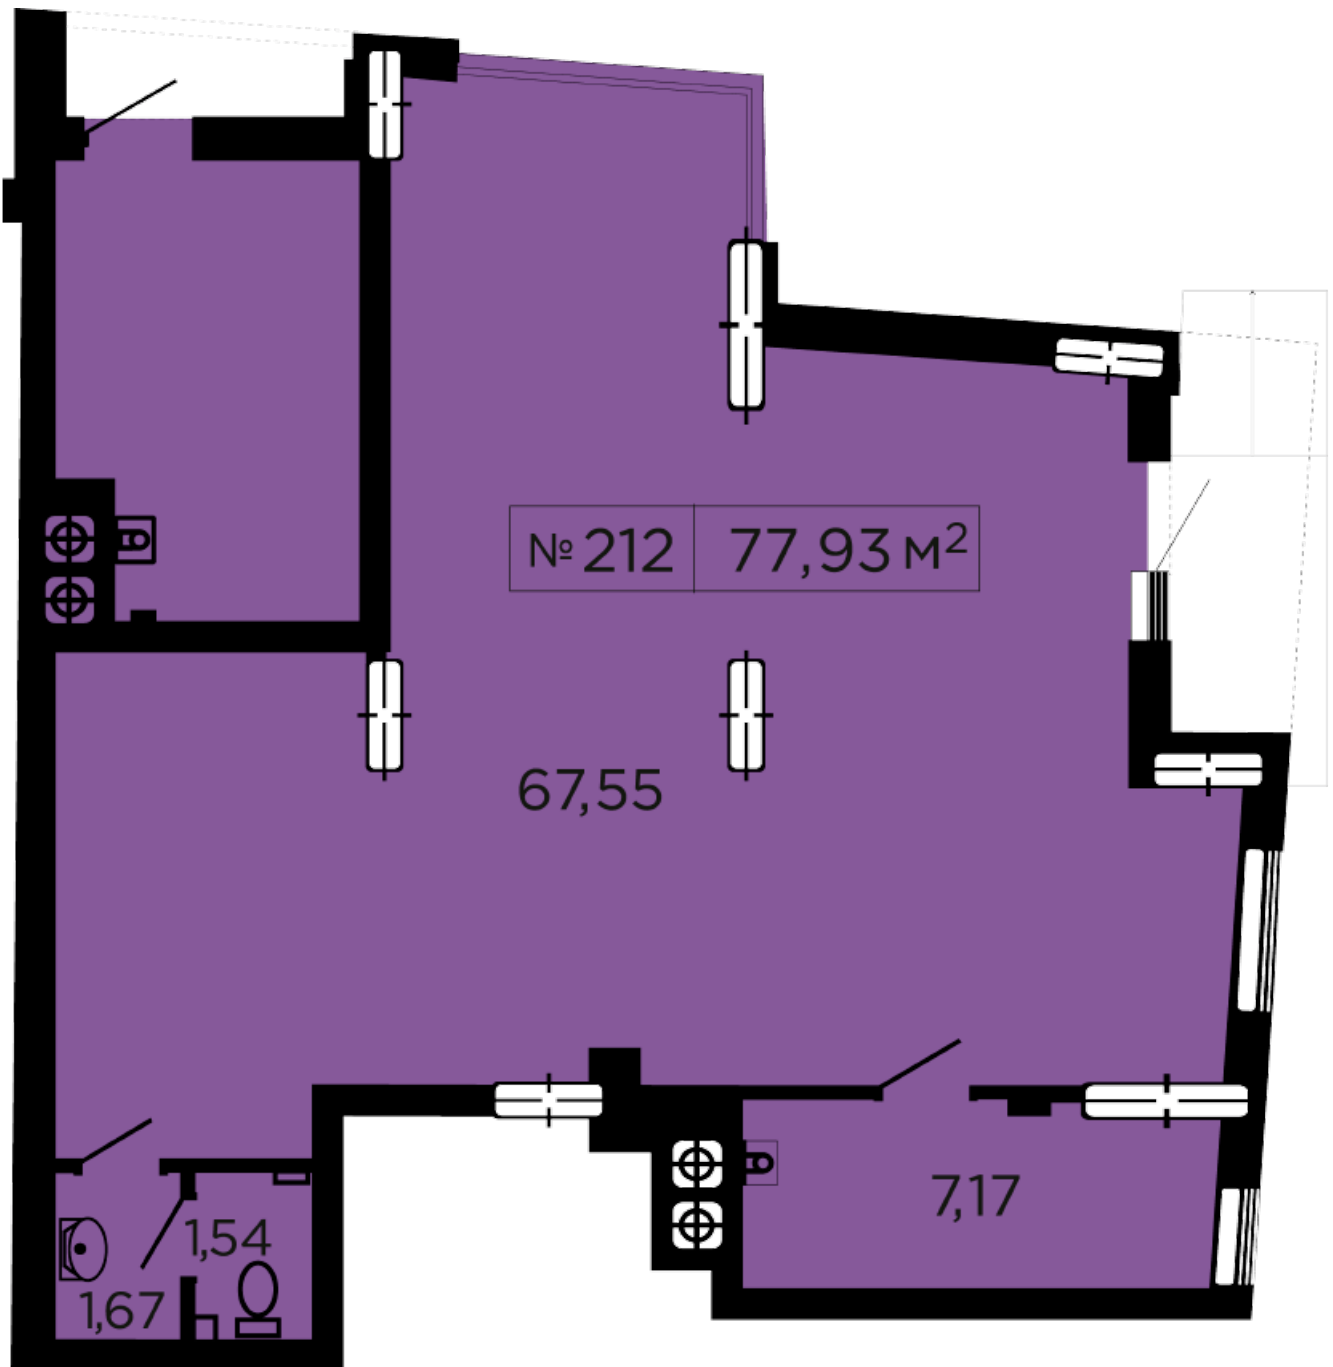

## Commercial premises plan in the house on the 17, Bihova Street – #212

## **PLAN TYPE: №212**

House 17, Bihova Street  
0 roomed, 1 Floor

### **Characteristics**

Gross area: 77.93 m<sup>2</sup>