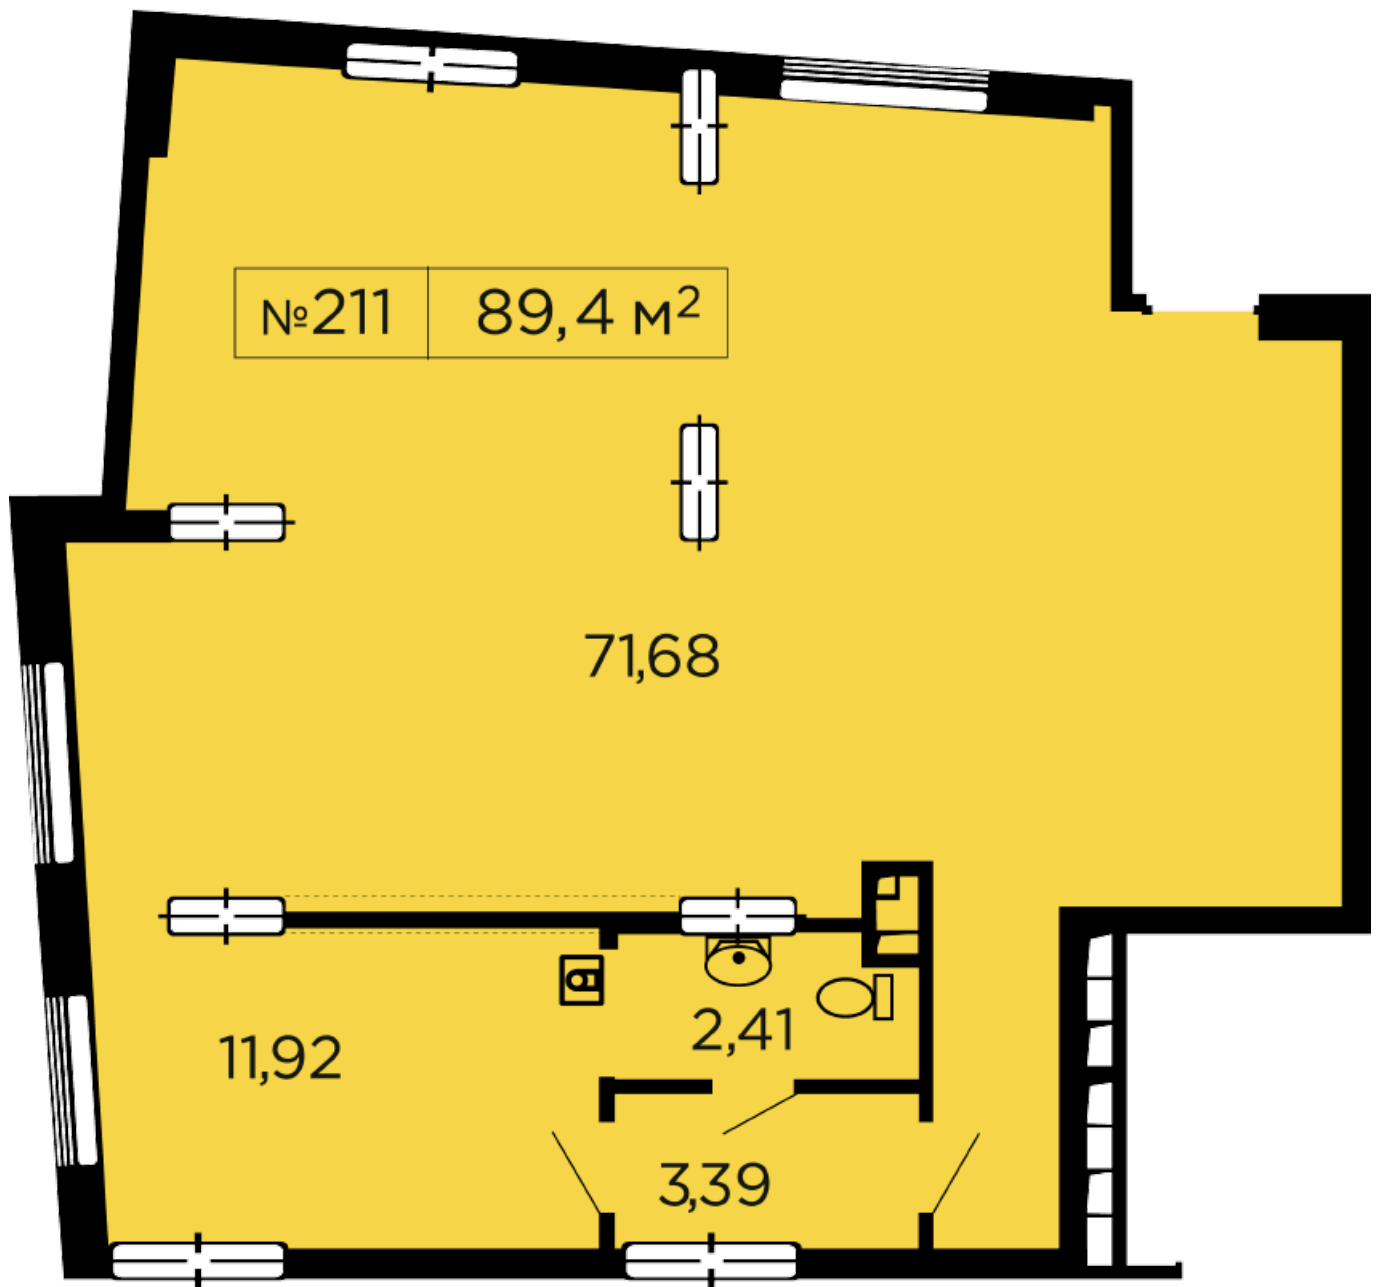

RC "SHCHASLYVYI" Lviv

schastliviy.lviv.ua

067 663 97 18

032 294 94 55

Commercial premises plan in the house on the 17, Bihova Street — #211

PLAN TYPE: №211

House 17, Bihova Street
0 roomed, 1 Floor

Characteristics

Gross area: 89.4 m²