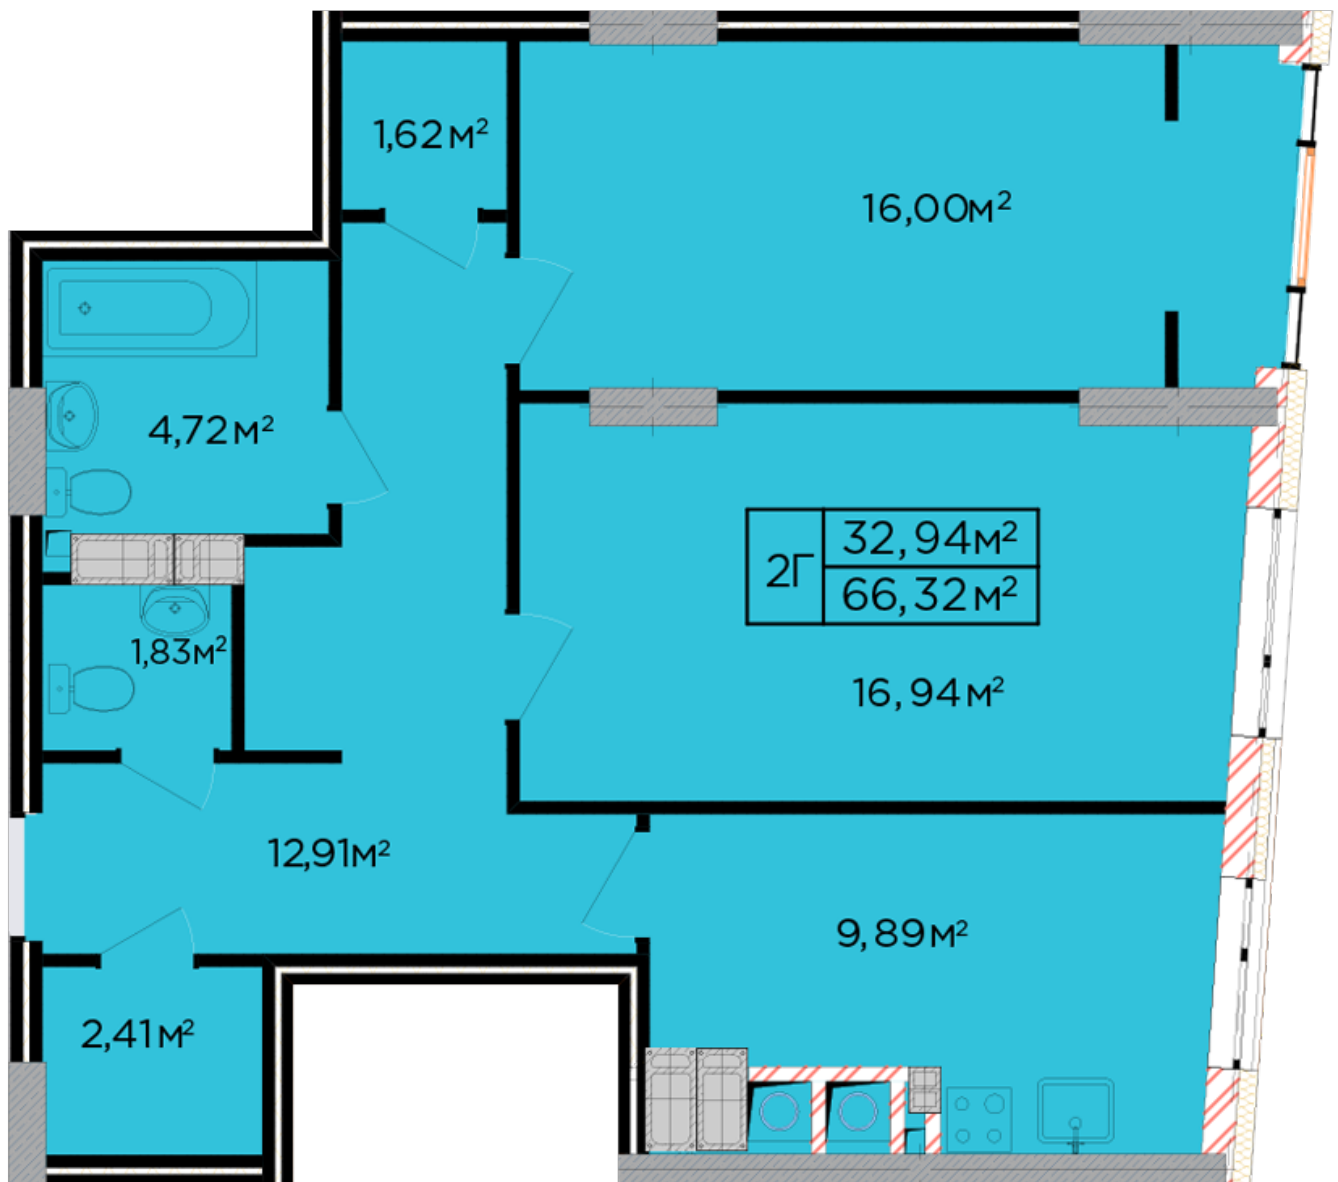

RC "SHCHASLYVYI" Lviv

schastliviy.lviv.ua

068 430 82 08

Plan 2 room apartment in the house on the 17-A, Bihova Street – #910

PLAN TYPE: №910

House 17-A, Bihova Street
2 roomed, 9 Floor

Characteristics

Gross area: 66.32 m²

Living space: 32.94 m²

Kitchen area: 9.89 m²