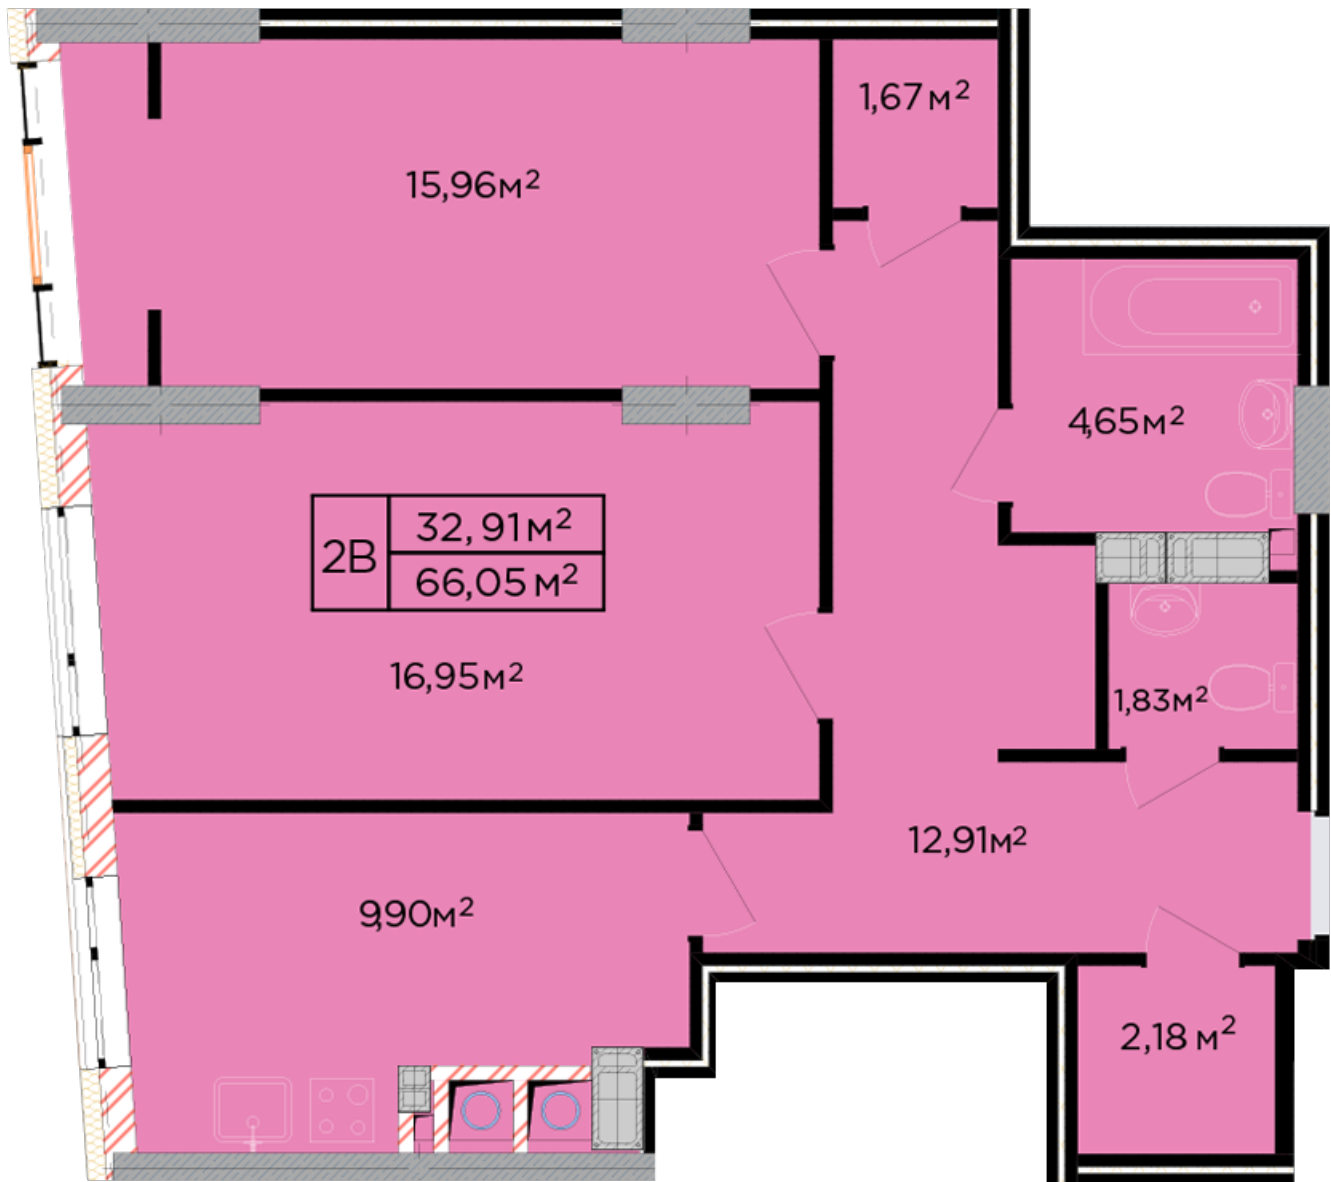

RC "SHCHASLYVYI" Lviv

schastliviy.lviv.ua
097 167 00 77

Plan 2 room apartment in the house on the 17-A, Bihova Street — #35

PLAN TYPE: №35

House 17-A, Bihova Street
2 roomed, 3-8 Floor

Characteristics

Gross area: 66.05 m²

Living space: 32.91 m²

Kitchen area: 9.9 m²