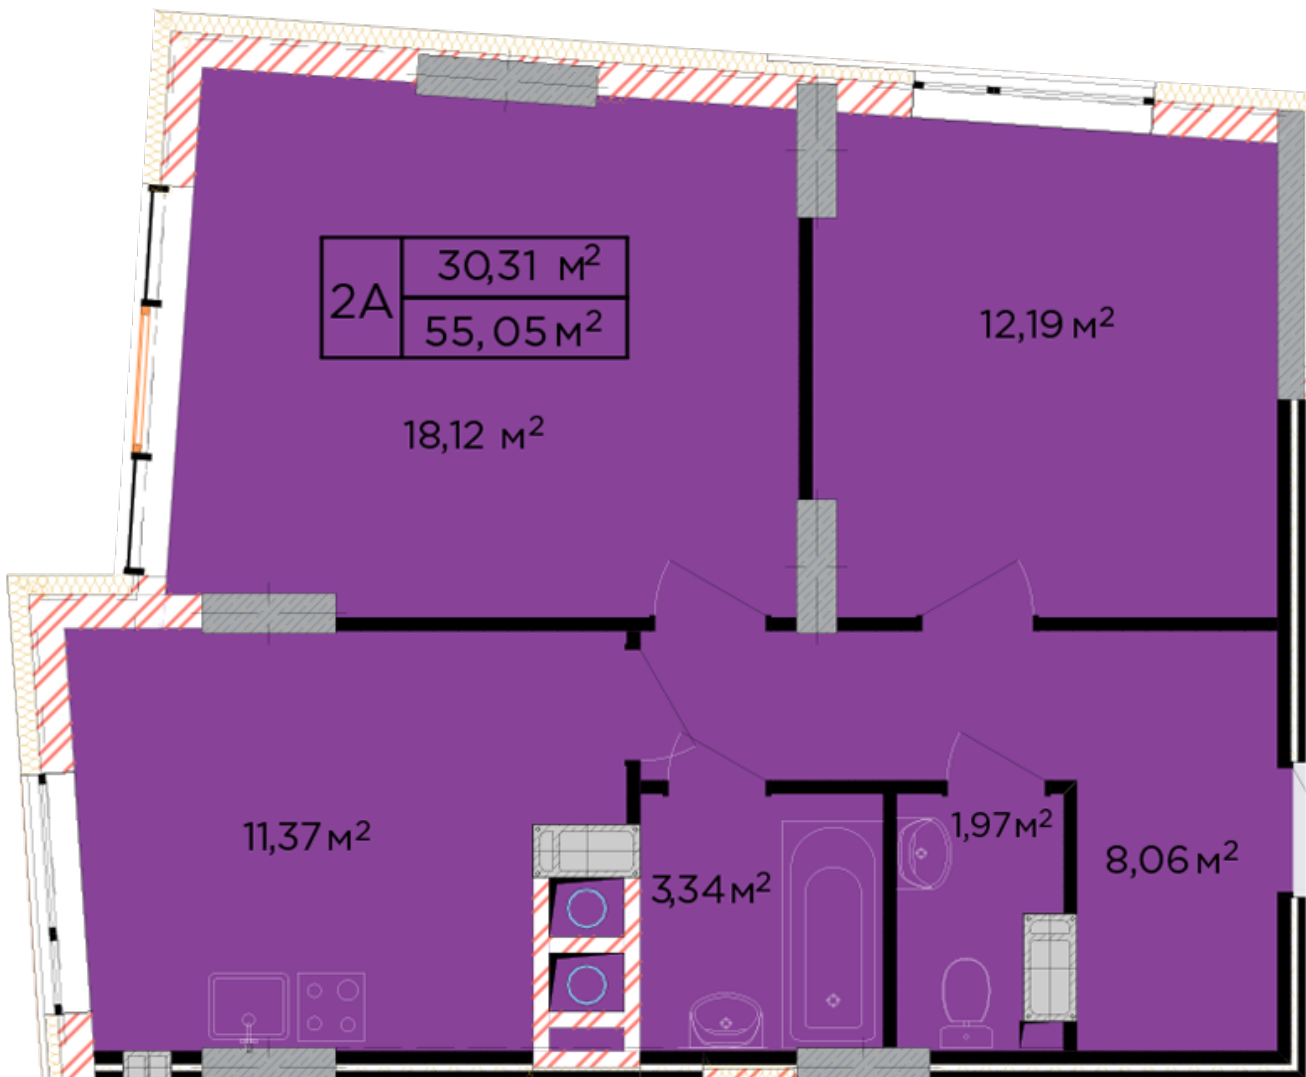

RC "SHCHASLYVYI" Lviv

schastliviy.lviv.ua

068 430 82 08

Plan 2 room apartment in the house on the 17-A, Bihova Street — #31

PLAN TYPE: №31

House 17-A, Bihova Street
2 roomed, 3-8 Floor

Characteristics

Gross area: 55.05 m²

Living space: 30.31 m²

Kitchen area: 11.37 m²