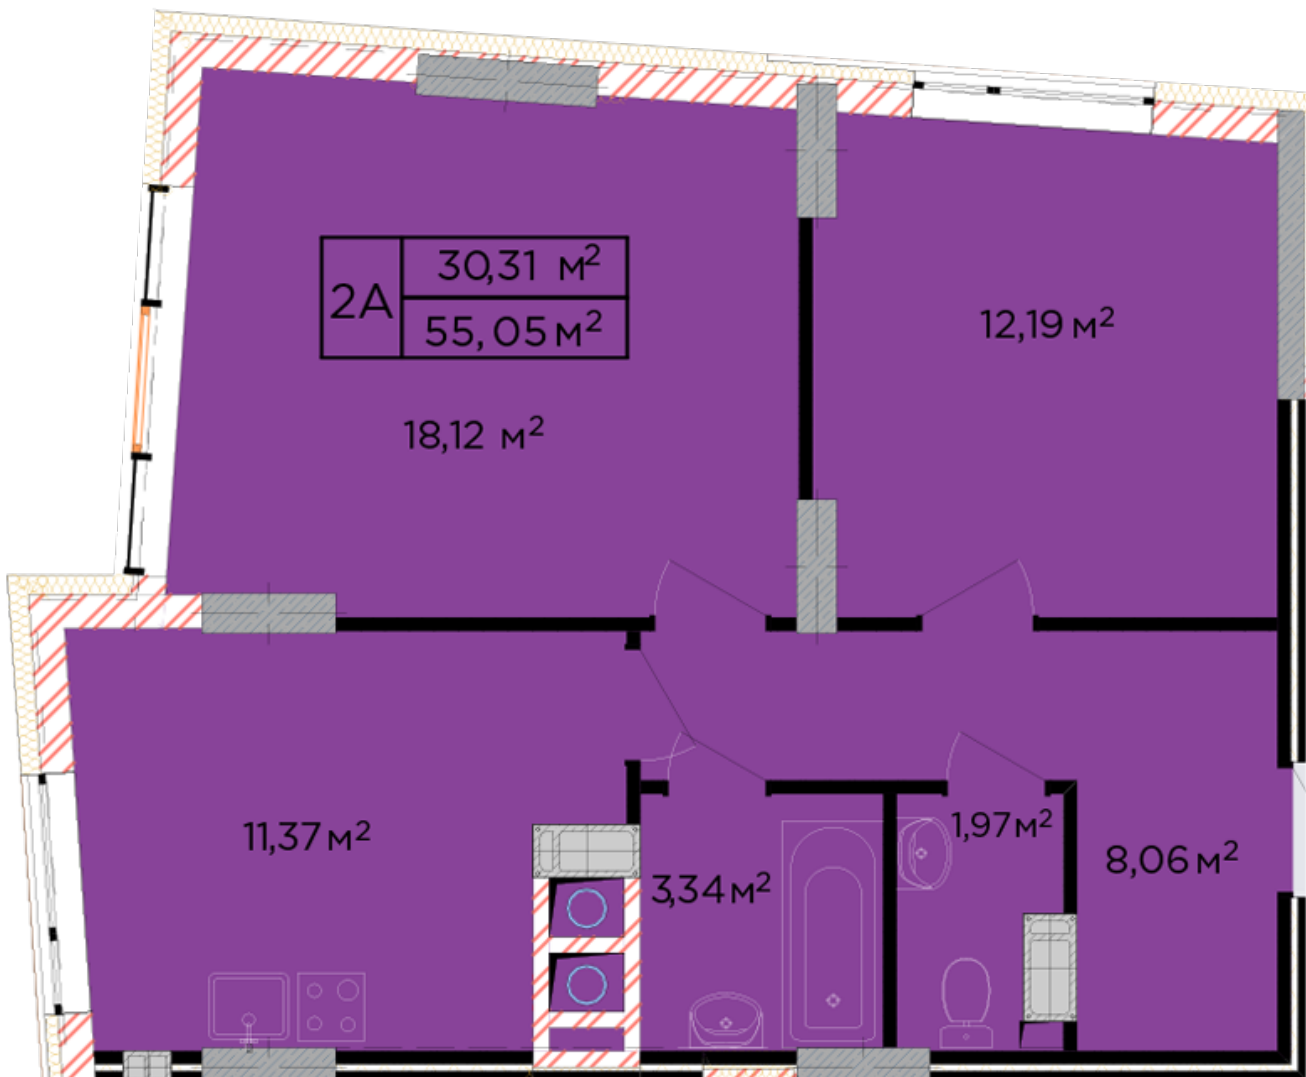

RC "SHCHASLYVYI" Lviv

schastliviy.lviv.ua

068 430 82 08

Plan 2 room apartment in the house on the 17-A, Bihova Street — #31

PLAN TYPE: №31

House 17-A, Bihova Street

2 roomed, 3-8 Floor

Characteristics

Gross area: 55.05 m²

Living space: 30.31 m²

Kitchen area: 11.37 m²