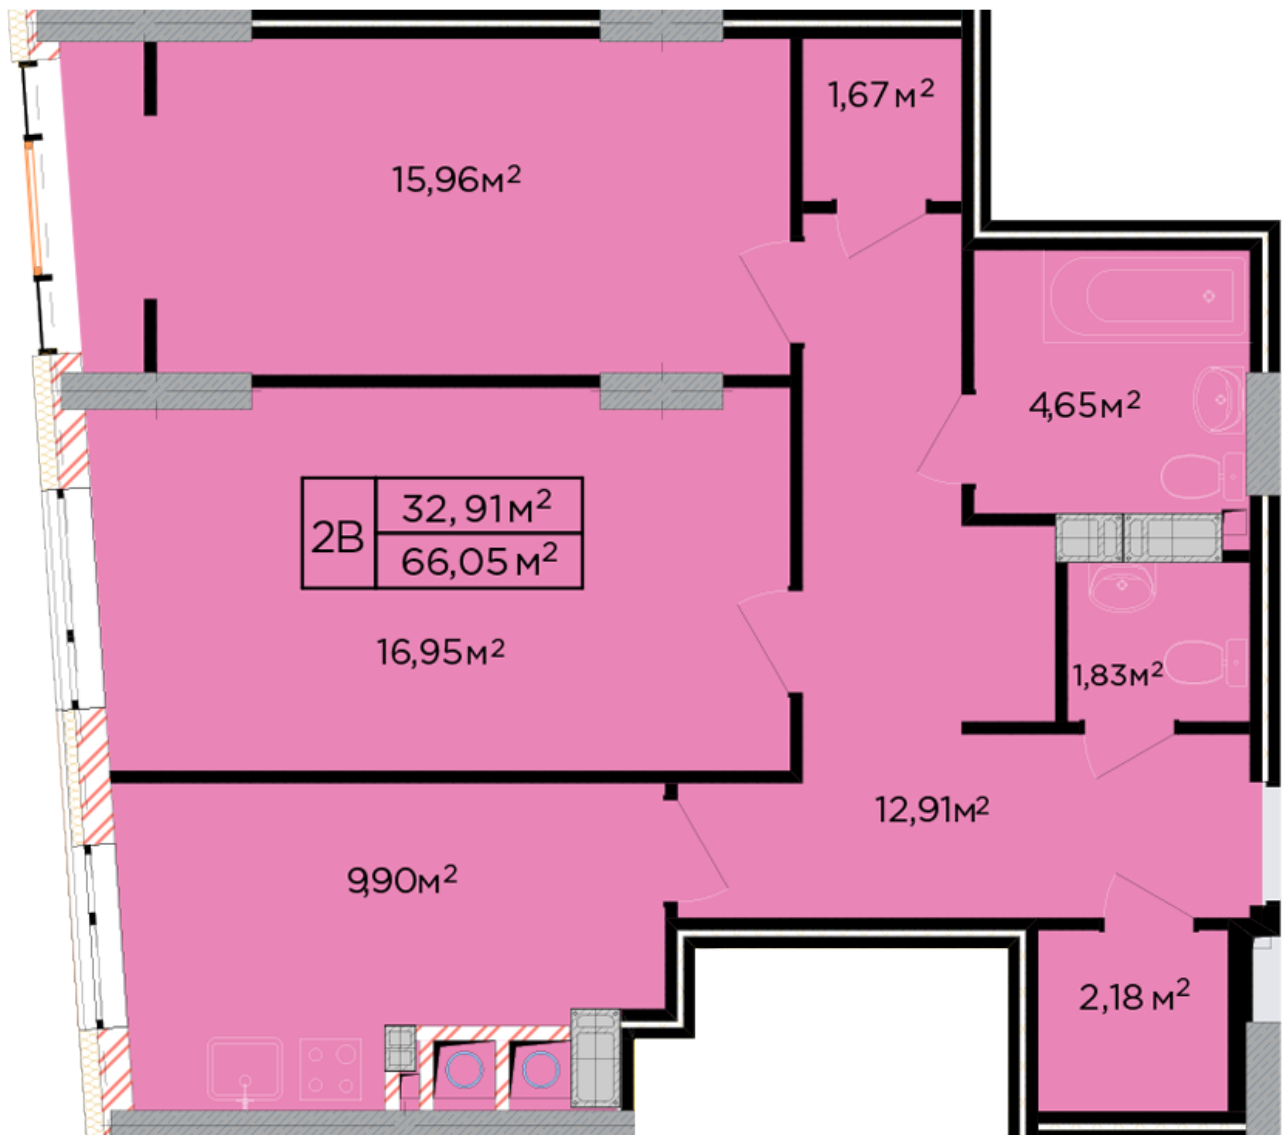

RC "SHCHASLYVYI" Lviv

schastliiv.lviv.ua

068 430 82 08

Plan 2 room apartment in the house on the 17-A, Bihova Street — #25

PLAN TYPE: №25

House 17-A, Bihova Street
2 roomed, 2 Floor

Characteristics

Gross area: 66.05 m²

Living space: 32.91 m²

Kitchen area: 9.9 m²