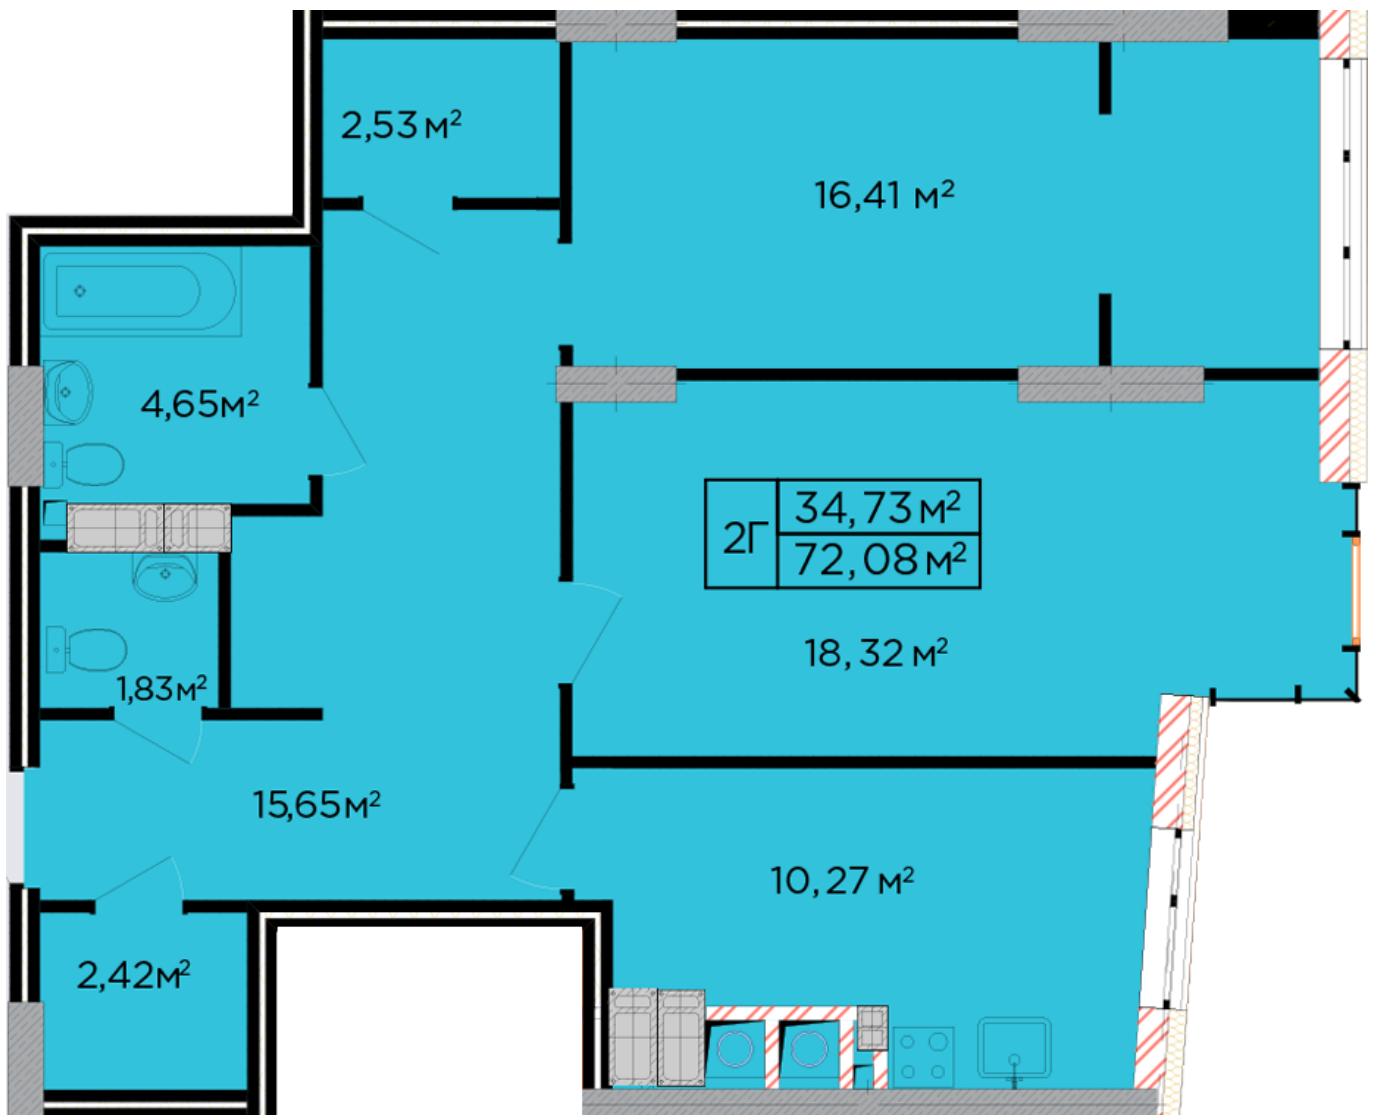

RC "SHCHASLYVYI" Lviv

schastliviy.lviv.ua
068 430 82 08

Plan 2 room apartment in the house on the 17-A, Bihova Street — #1110

PLAN TYPE: №1110

House 17-A, Bihova Street
2 roomed, 11-16 Floor

Characteristics

Gross area: 72.08 m²

Living space: 34.73 m²

Kitchen area: 10.27 m²