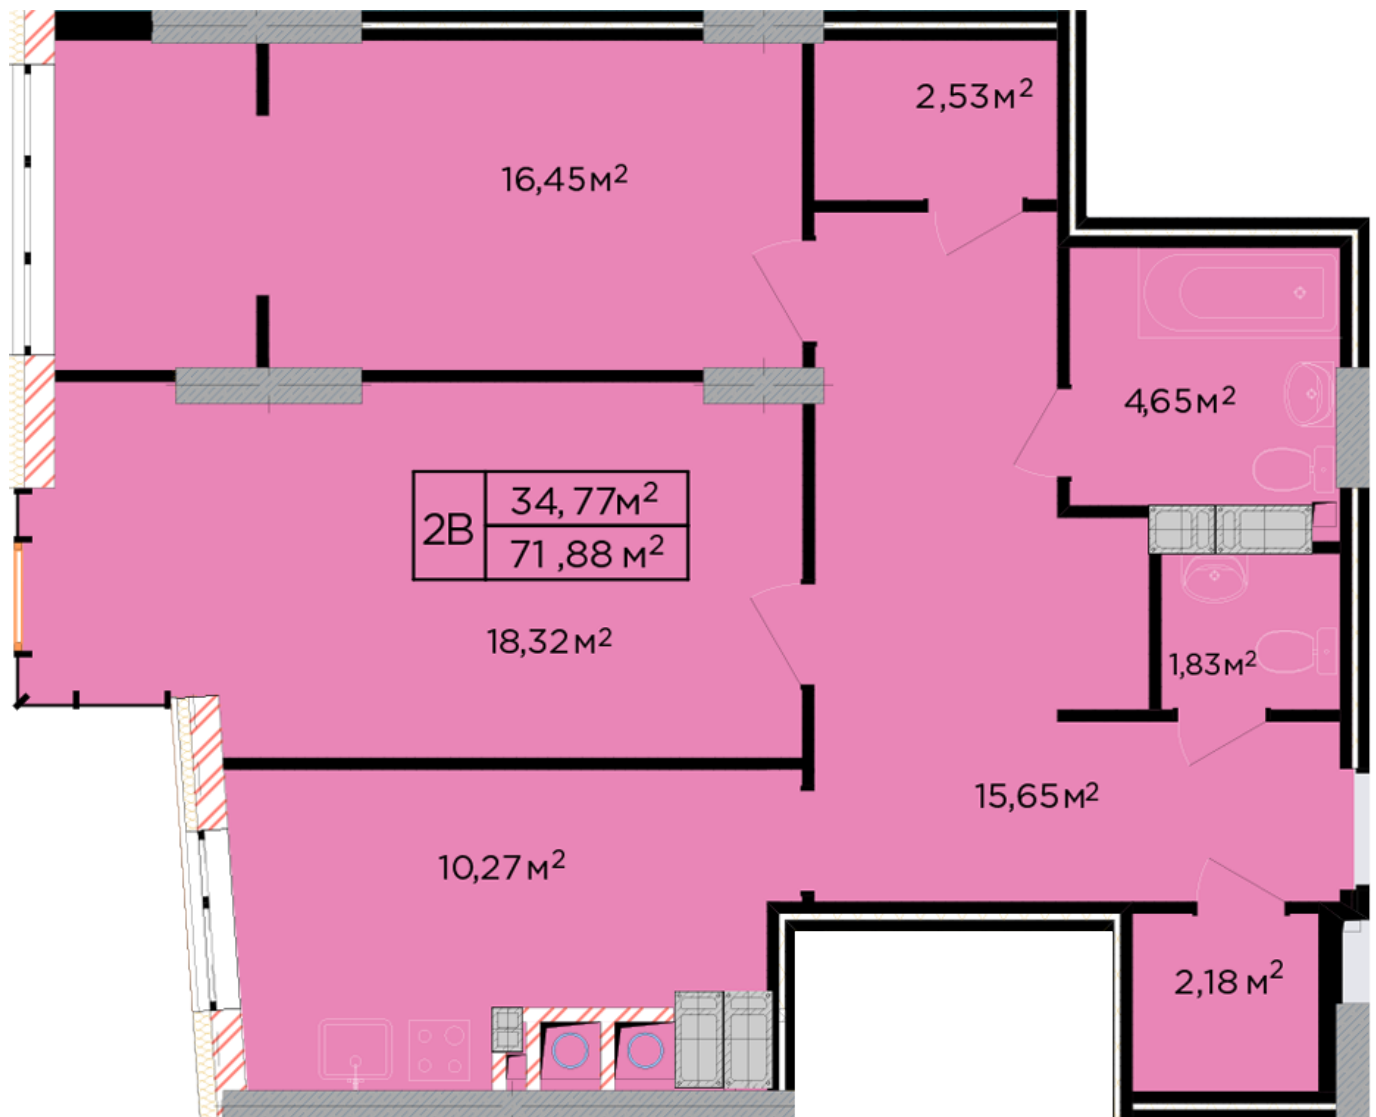

RC "SHCHASLYVYI" Lviv

schastliviy.lviv.ua
068 430 82 08

Plan 2 room apartment in the house on the 17-A, Bihova Street – #1105

PLAN TYPE: №1105

House 17-A, Bihova Street
2 roomed, 11-16 Floor

Characteristics

Gross area: 71.88 m²

Living space: 34.77 m²

Kitchen area: 10.27 m²