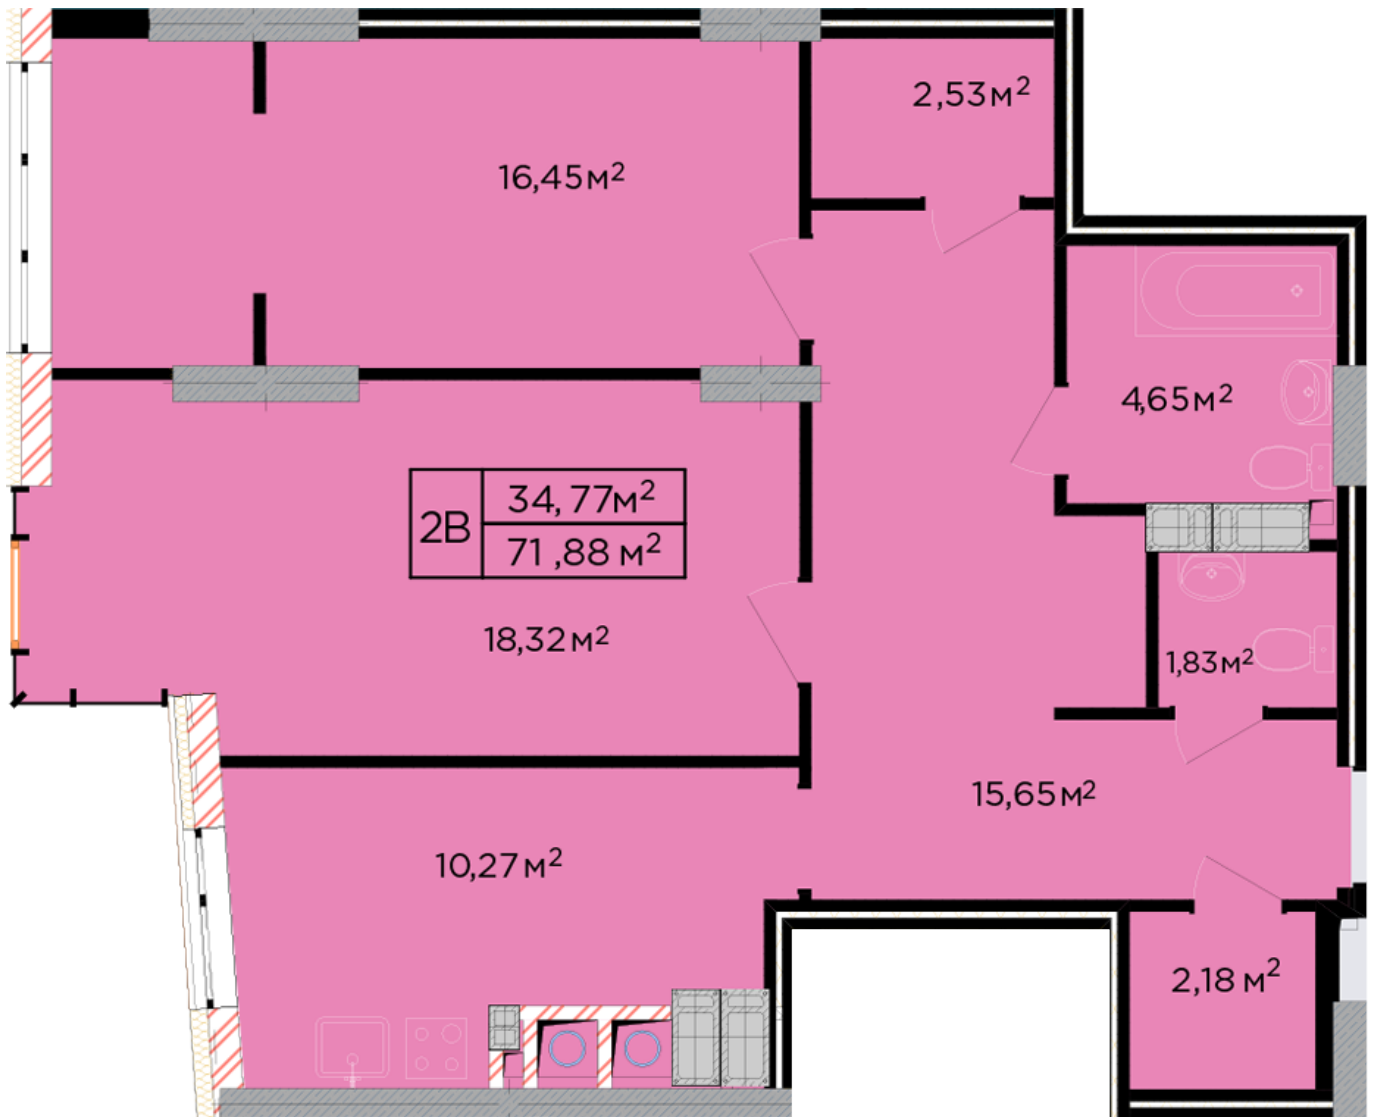

RC "SHCHASLYVYI" Lviv

schastliviy.lviv.ua
068 430 82 08

Plan 2 room apartment in the house on the 17-A, Bihova Street – #1105

PLAN TYPE: №1105

House 17-A, Bihova Street
2 roomed, 11-16 Floor

Characteristics

Gross area: 71.88 m²

Living space: 34.77 m²

Kitchen area: 10.27 m²