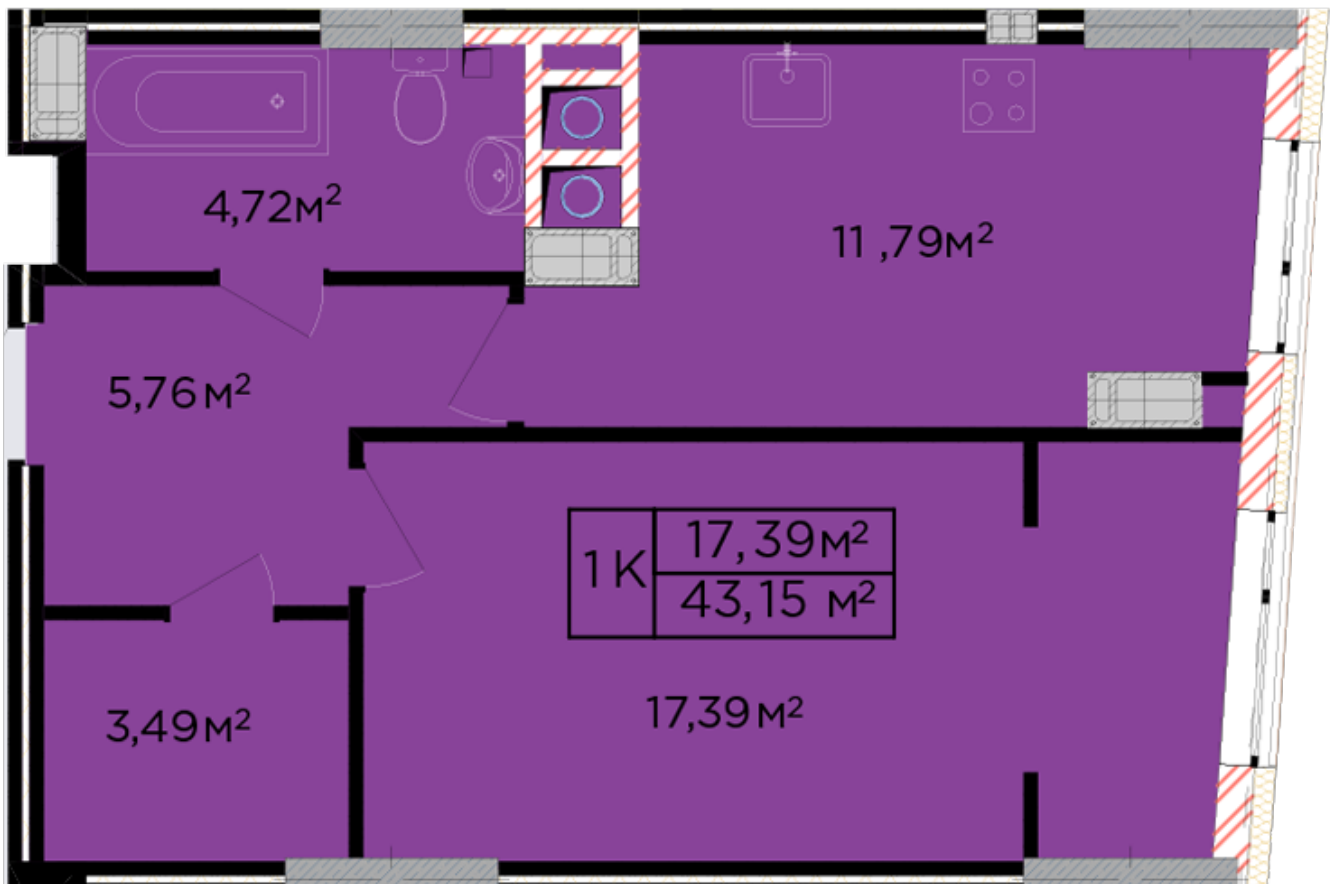

RC "SHCHASLYVYI" Lviv

schastliiv.lviv.ua
068 430 82 08

Plan 1 room apartment in the house on the 17-A, Bihova Street – #913

PLAN TYPE: №913

House 17-A, Bihova Street
1 roomed, 9 Floor

Characteristics

Gross area: 43.15 m²
Living space: 17.39 m²

Kitchen area: 11.79 m²