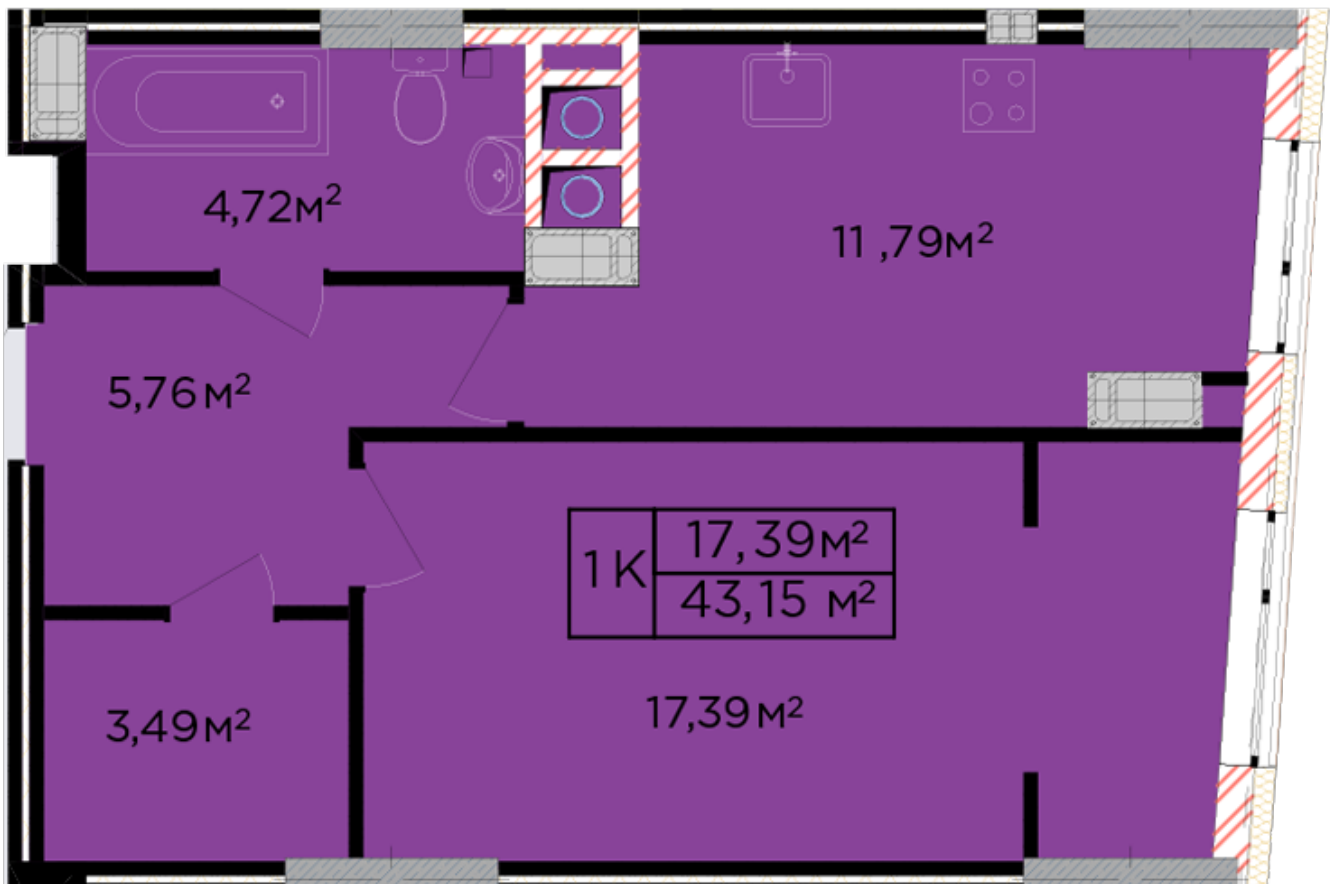

RC "SHCHASLYVYI" Lviv

schastliiv.lviv.ua
068 430 82 08

Plan 1 room apartment in the house on the 17-A, Bihova Street – #913

PLAN TYPE: №913

House 17-A, Bihova Street
1 roomed, 9 Floor

Characteristics

Gross area: 43.15 m²
Living space: 17.39 m²
Kitchen area: 11.79 m²