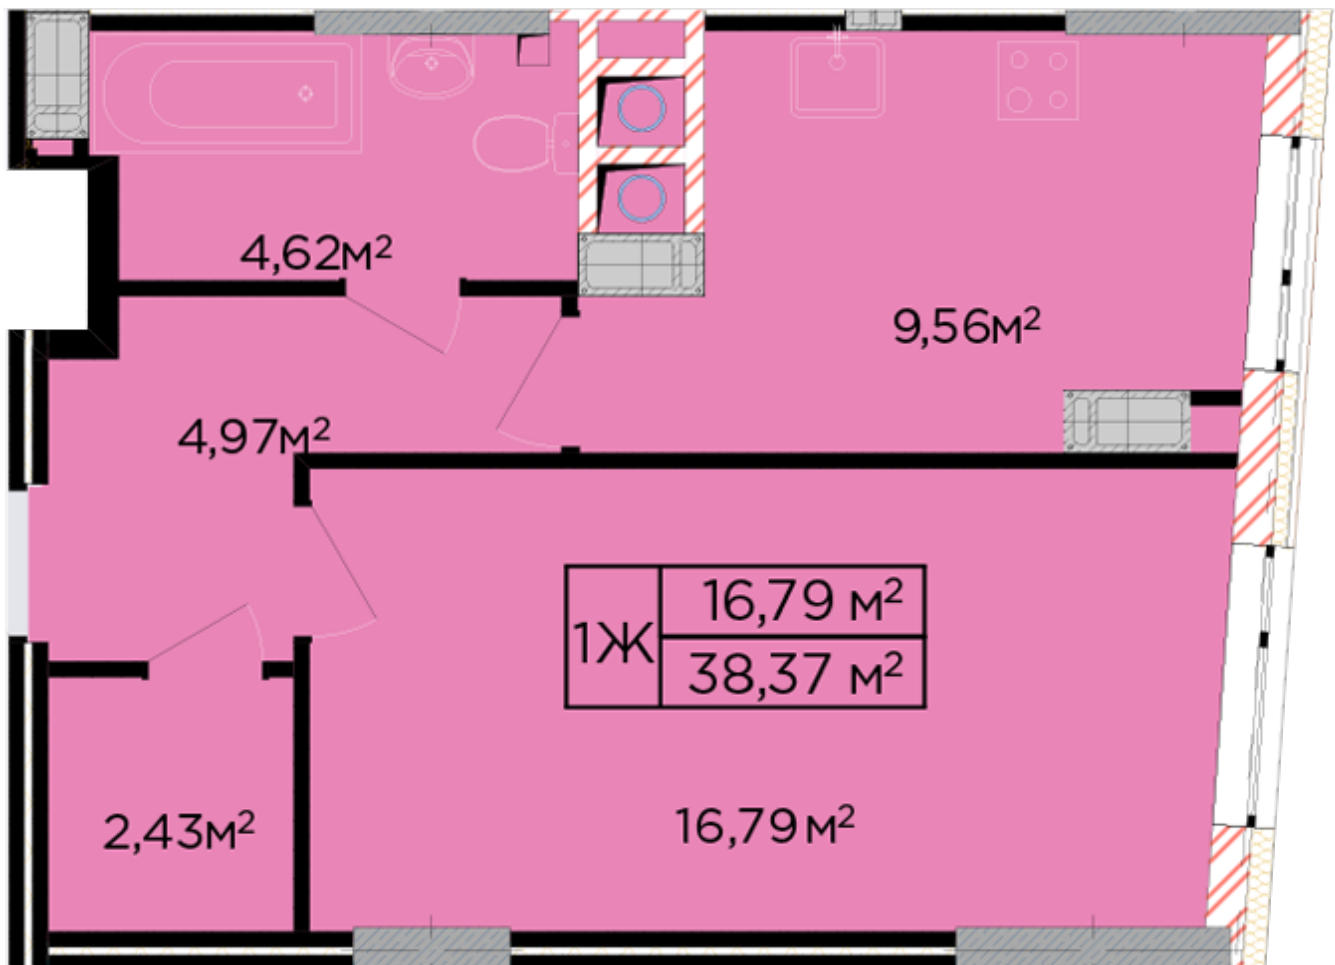

RC "SHCHASLYVYI" Lviv

schastliviy.lviv.ua

068 430 82 08

Plan 1 room apartment in the house on the 17-A, Bihova Street – #911

PLAN TYPE: №911

House 17-A, Bihova Street

1 roomed, 9 Floor

Characteristics

Gross area: 38.37 m²

Living space: 16.79 m²

Kitchen area: 9.56 m²