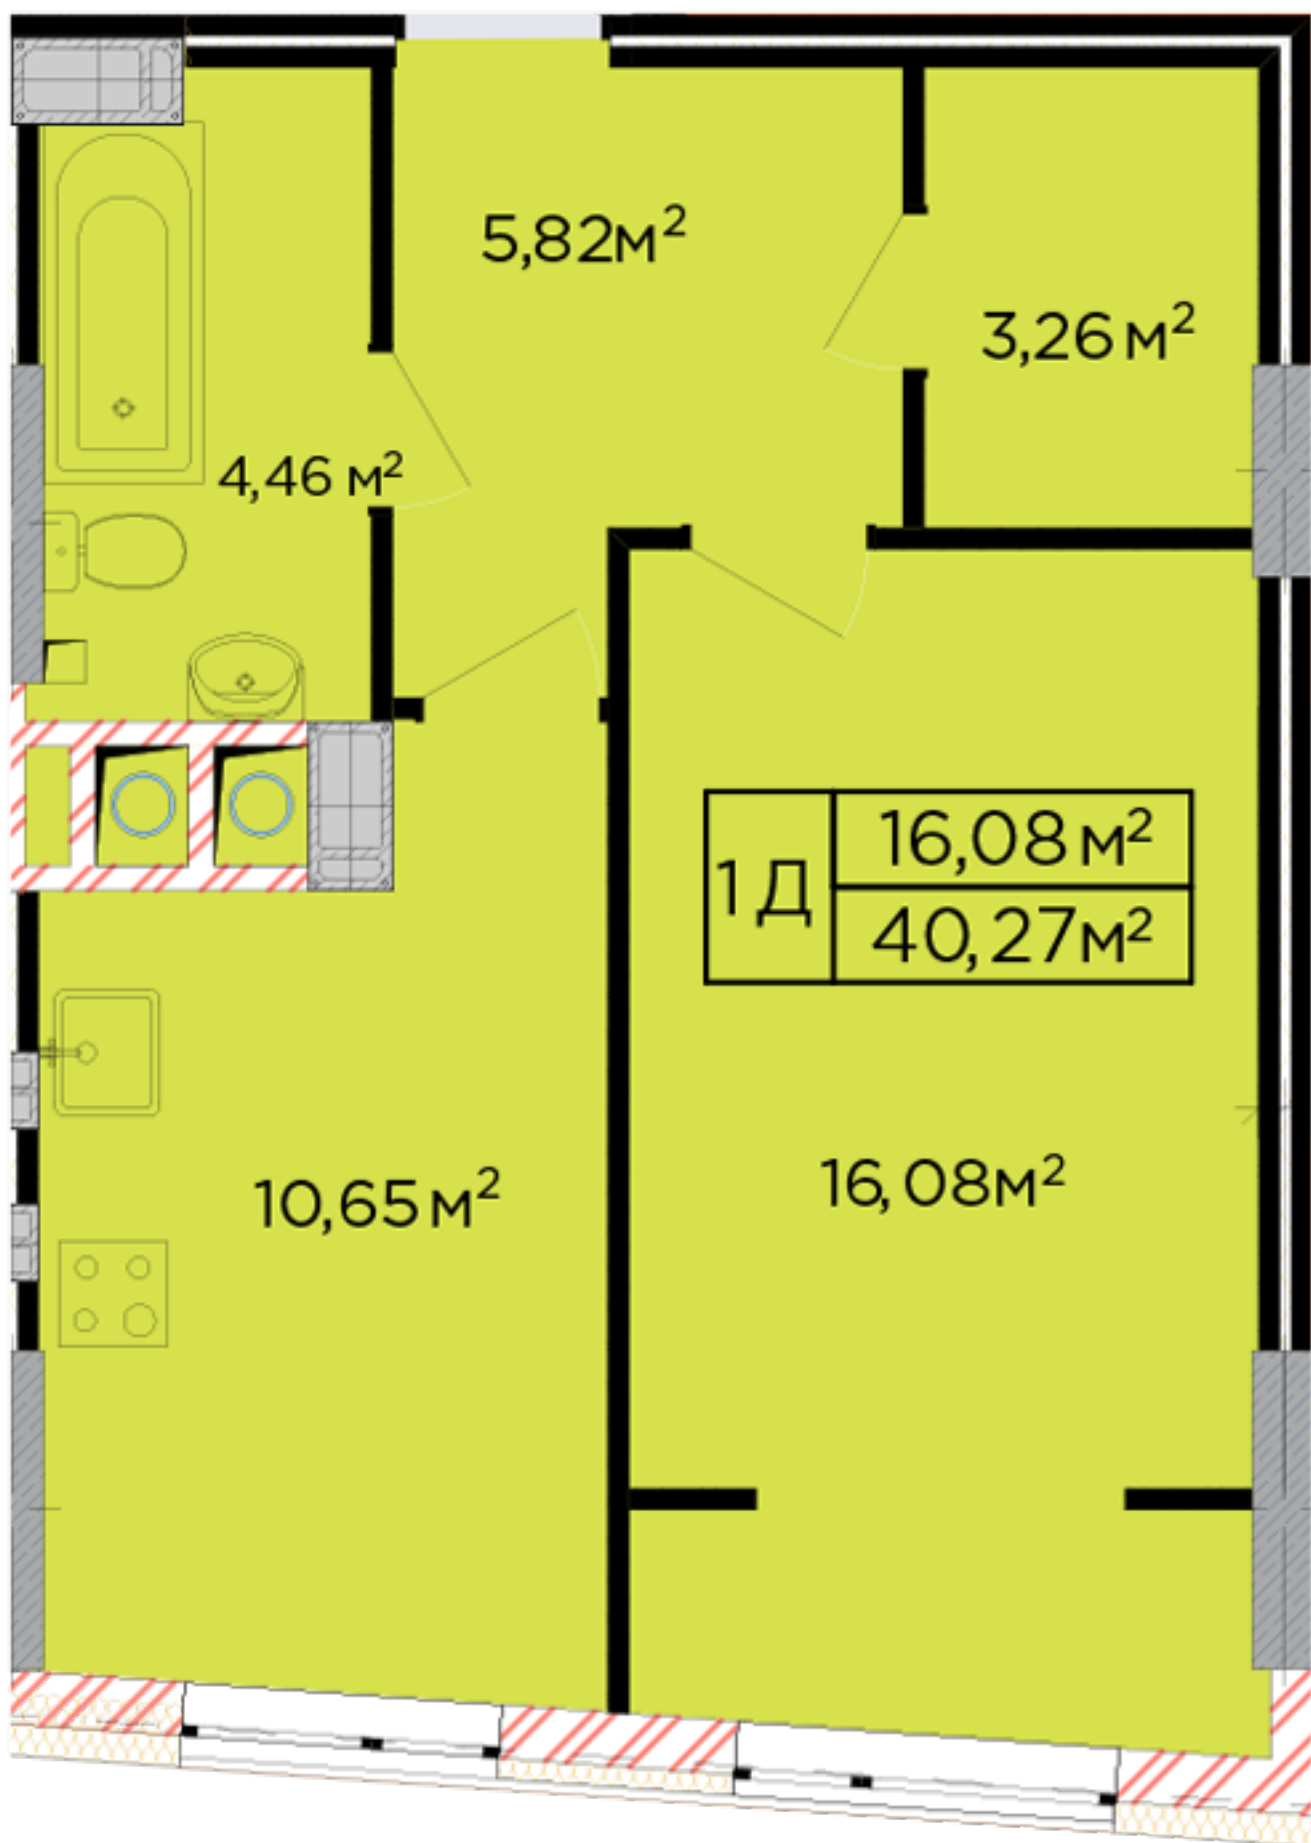

RC "SHCHASLYVYI" Lviv

schastliiv.lviv.ua

068 430 82 08

Plan 1 room apartment in the house on the 17-A, Bihova Street — #38

PLAN TYPE: №38

House 17-A, Bihova Street
1 roomed, 3-8 Floor

Characteristics

Gross area: 40.27 m²
Living space: 16.08 m²
Kitchen area: 10.65 m²