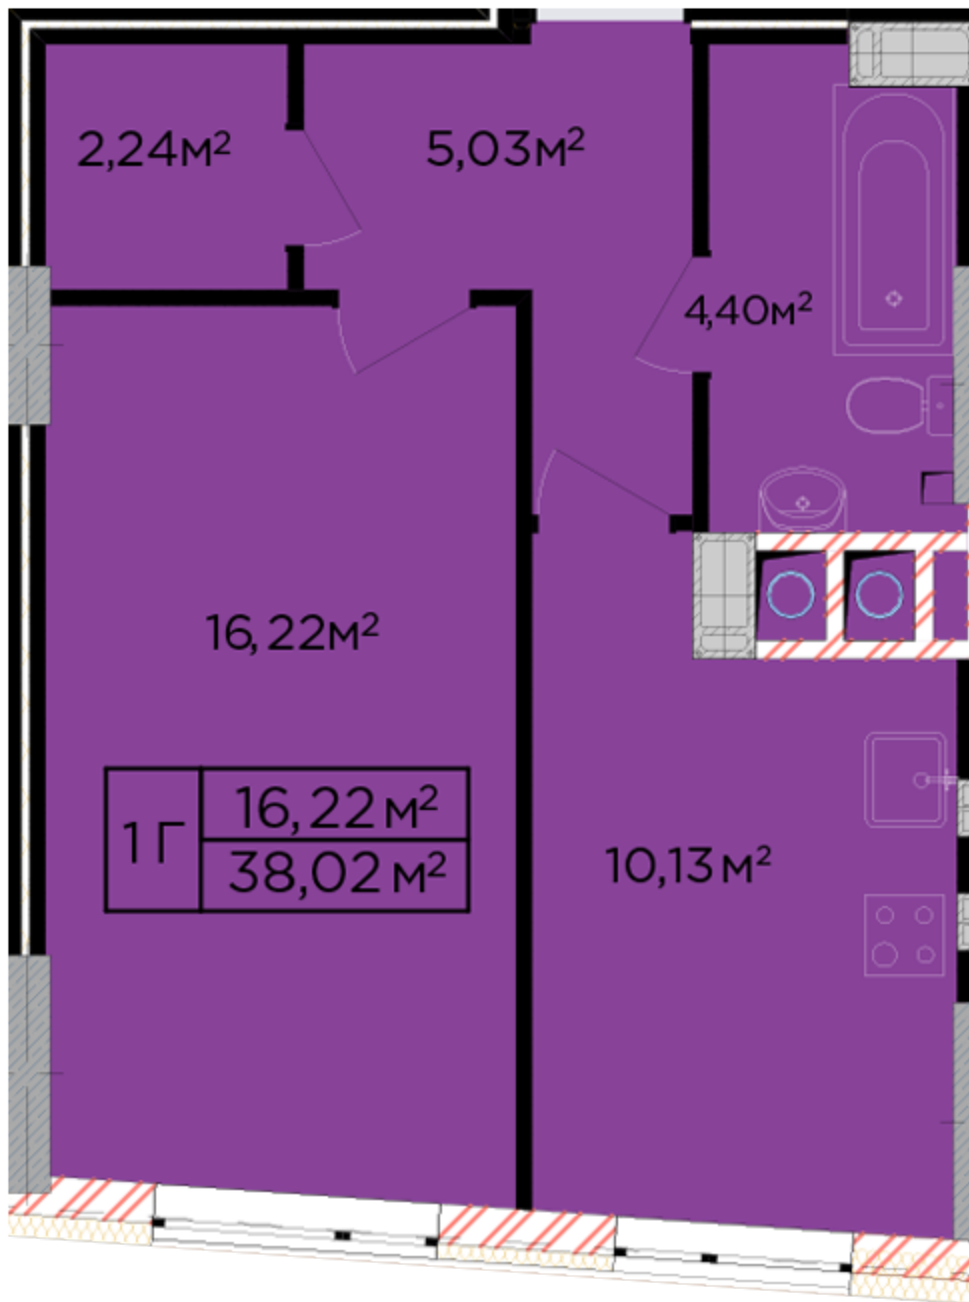

RC "SHCHASLYVYI" Lviv

schastliviy.lviv.ua

068 430 82 08

Plan 1 room apartment in the house on the 17-A, Bihova Street — #27

PLAN TYPE: №27

House 17-A, Bihova Street
1 roomed, 2 Floor

Characteristics

Gross area: 38.02 m²

Living space: 16.22 m²

Kitchen area: 10.13 m²