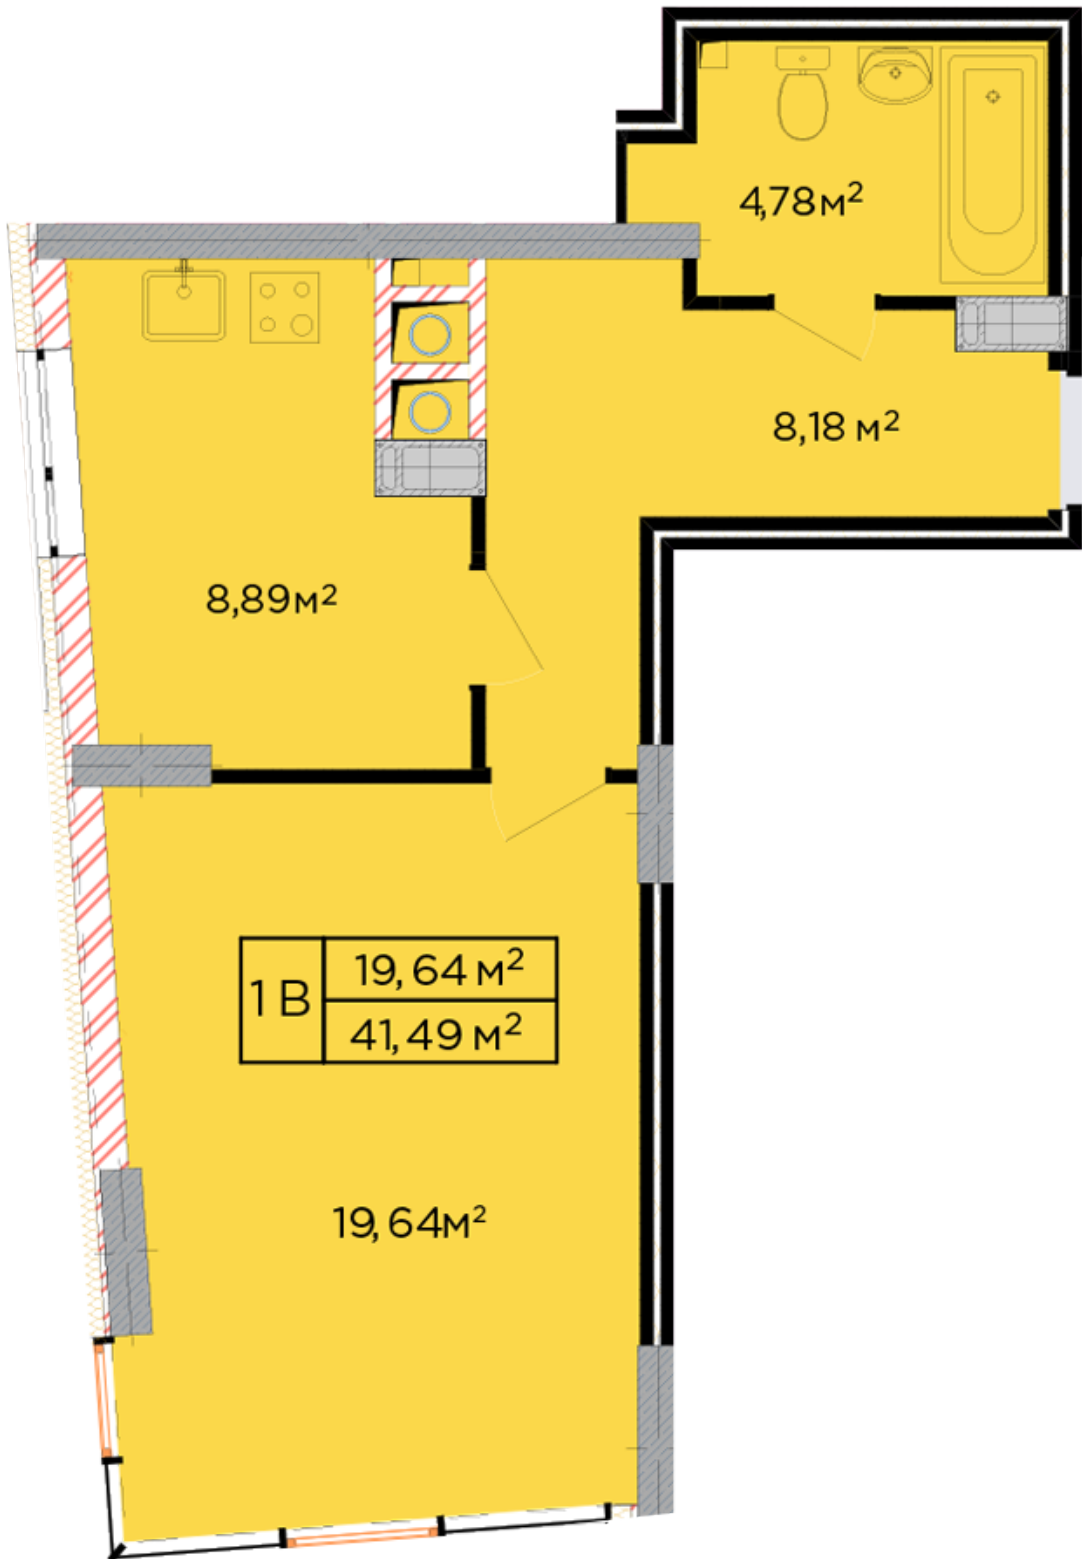

RC "SHCHASLYVYI" Lviv

schastliviy.lviv.ua

068 430 82 08

Plan 1 room apartment in the house on the 17-A, Bihova Street — #26

PLAN TYPE: №26

House 17-A, Bihova Street
1 roomed, 2 Floor

Characteristics

Gross area: 41.49 m²

Living space: 19.64 m²

Kitchen area: 8.89 m²