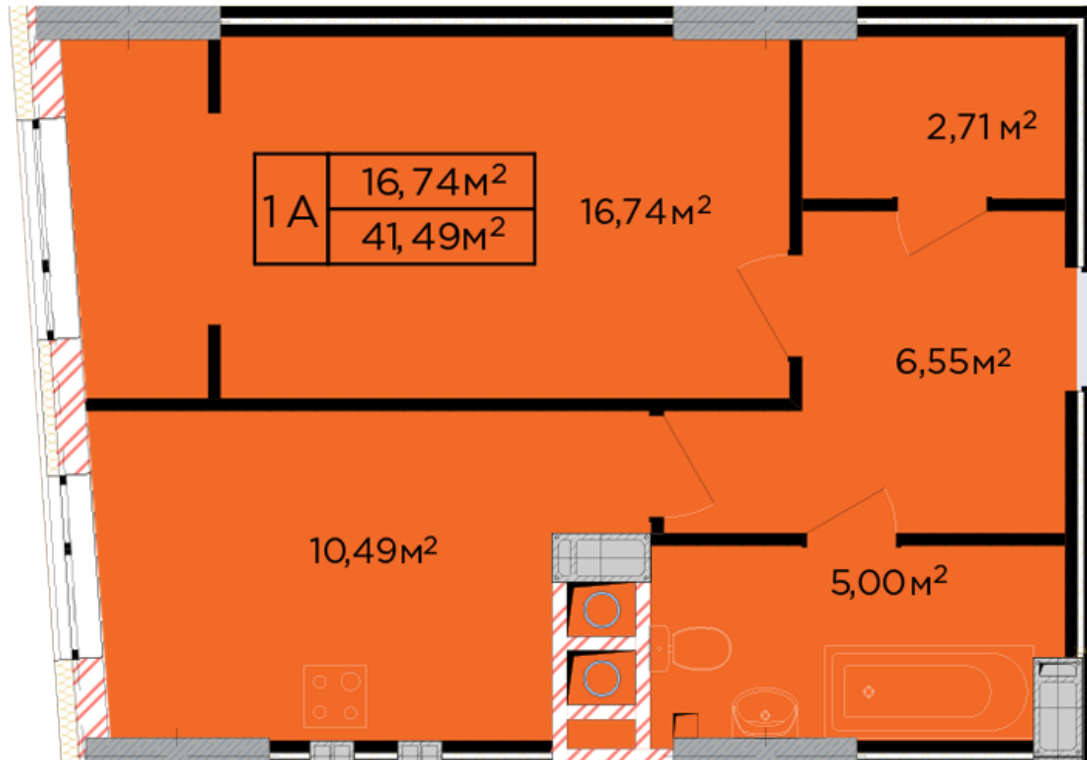

RC "SHCHASLYVYI" Lviv

schastliiv.lviv.ua

068 430 82 08

Plan 1 room apartment in the house on the 17-A, Bihova Street — #23

PLAN TYPE: №23

House 17-A, Bihova Street
1 roomed, 2 Floor

Characteristics

Gross area: 41.49 m²

Living space: 16.74 m²

Kitchen area: 10.49 m²