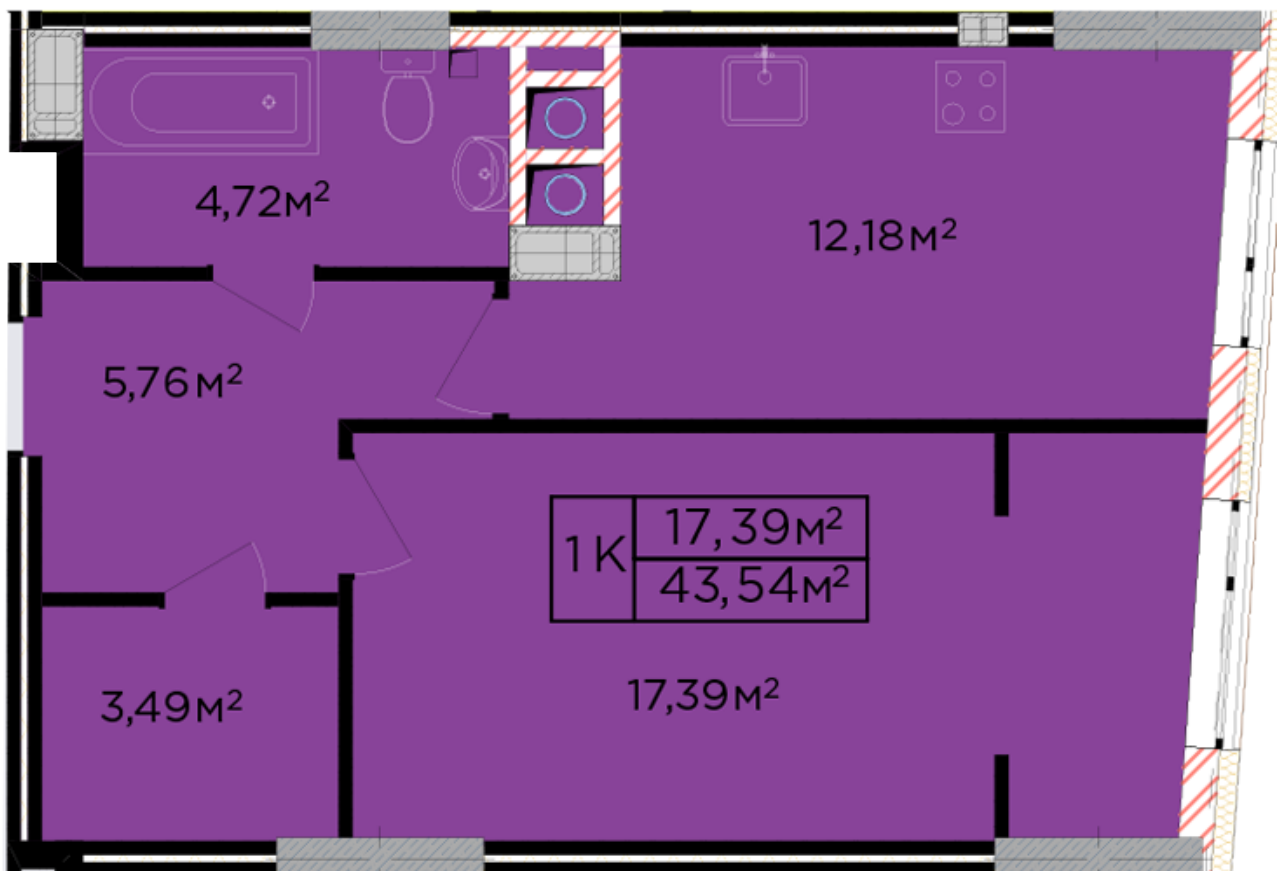

RC "SHCHASLYVYI" Lviv

schastliiv.lviv.ua

068 430 82 08

Plan 1 room apartment in the house on the 17-A, Bihova Street – #213

PLAN TYPE: №213

House 17-A, Bihova Street
1 roomed, 2 Floor

Characteristics

Gross area: 43.54 m²

Living space: 17.39 m²

Kitchen area: 12.18 m²