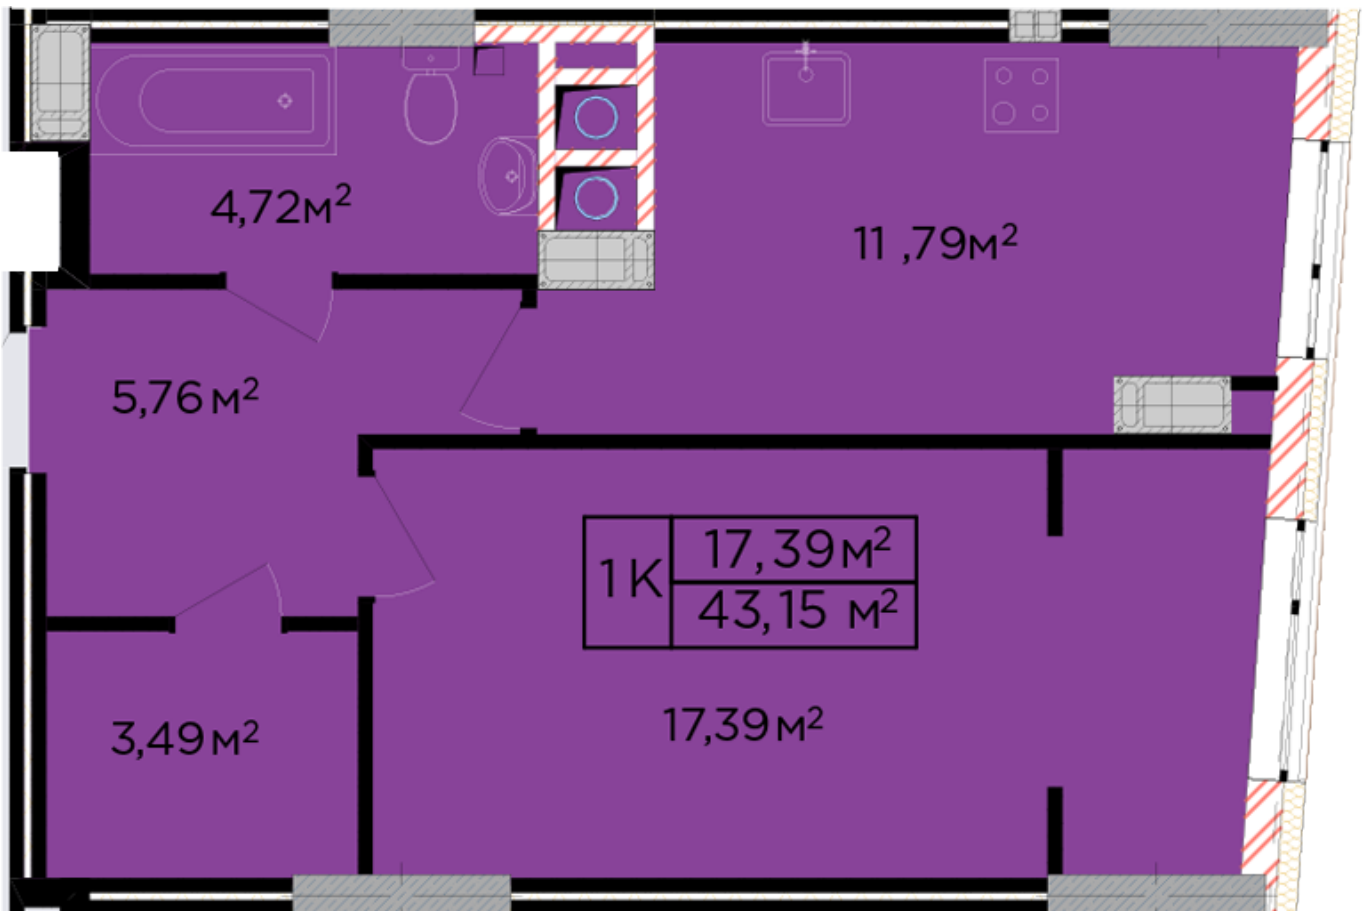

RC "SHCHASLYVYI" Lviv

schastliviy.lviv.ua
068 430 82 08

Plan 1 room apartment in the house on the 17-A, Bihova Street – #1113

PLAN TYPE: №1113

House 17-A, Bihova Street
1 roomed, 11-16 Floor

Characteristics

Gross area: 43.15 m²
Living space: 17.39 m²
Kitchen area: 11.79 m²