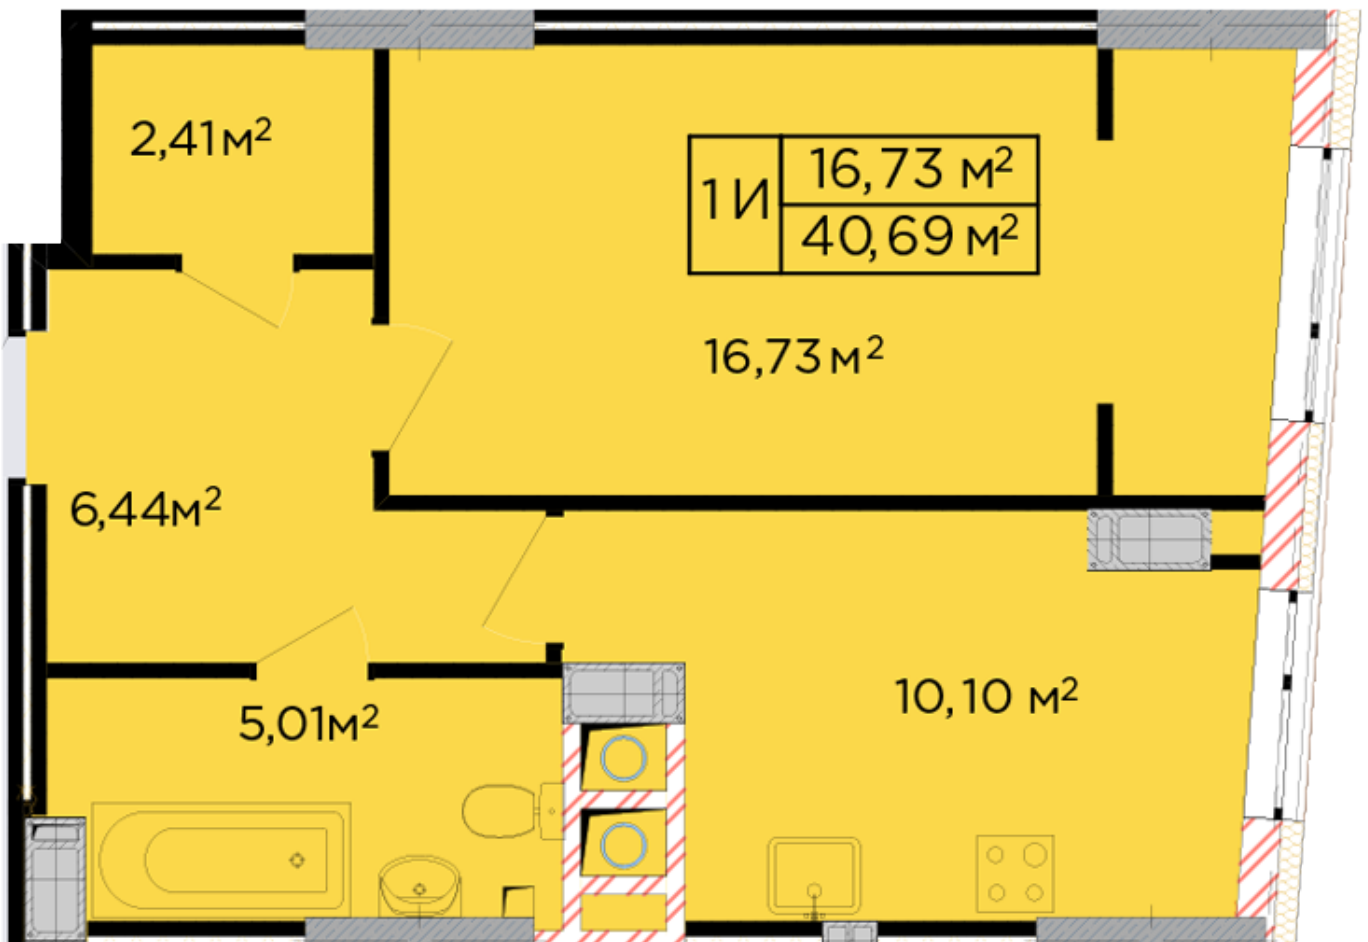

RC "SHCHASLYVYI" Lviv

schastliviy.lviv.ua
068 430 82 08

Plan 1 room apartment in the house on the 17-A, Bihova Street – #1112

PLAN TYPE: №1112

House 17-A, Bihova Street
1 roomed, 11-16 Floor

Characteristics

Gross area: 40.69 m²
Living space: 16.73 m²
Kitchen area: 10.1 m²