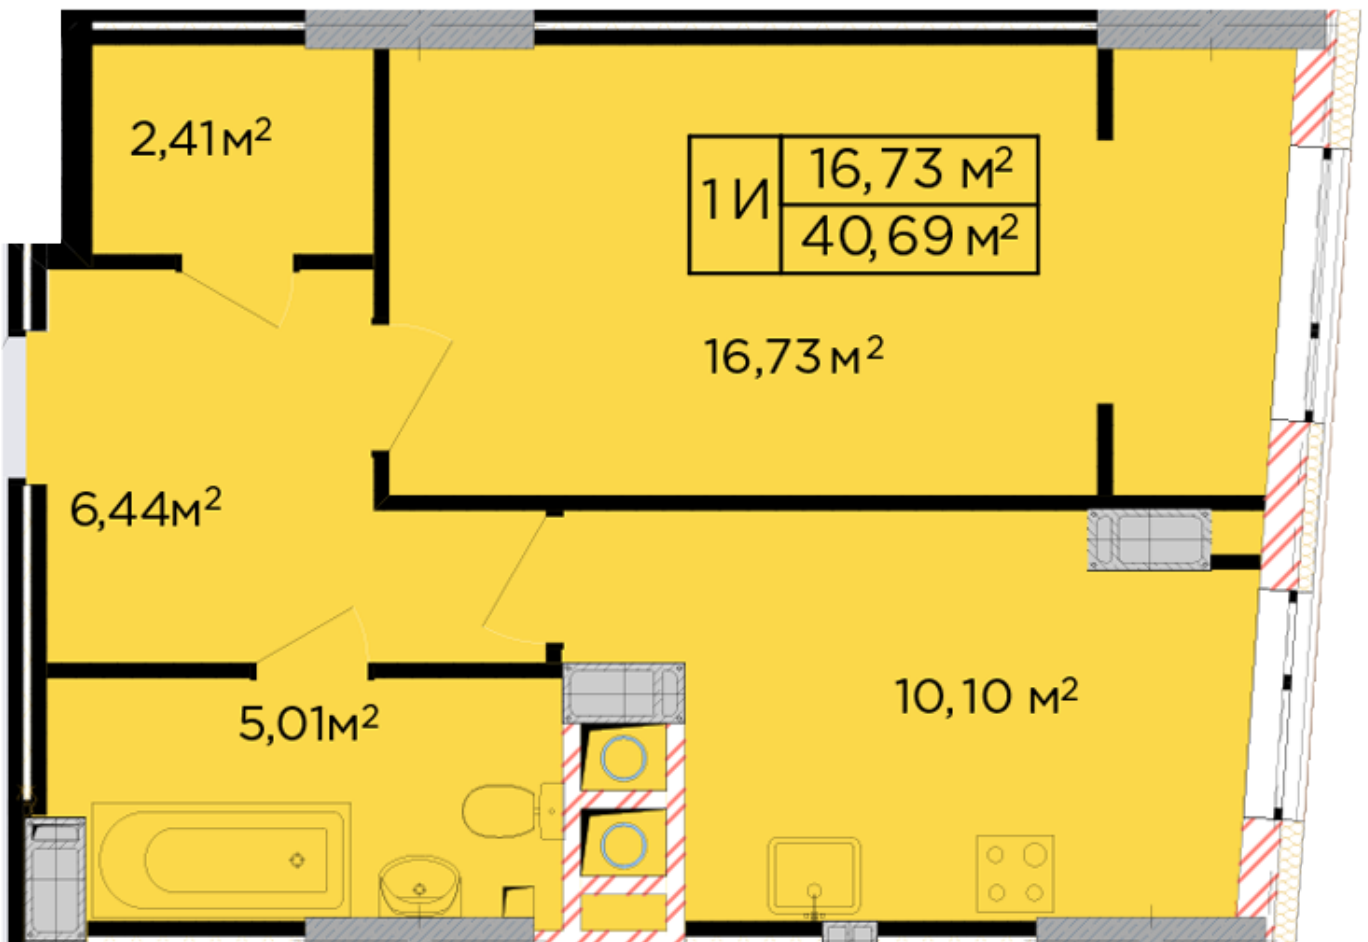

RC "SHCHASLYVYI" Lviv

schastliviy.lviv.ua
068 430 82 08

Plan 1 room apartment in the house on the 17-A, Bihova Street – #1112

PLAN TYPE: №1112

House 17-A, Bihova Street
1 roomed, 11-16 Floor

Characteristics

Gross area: 40.69 m²
Living space: 16.73 m²

Kitchen area: 10.1 m²