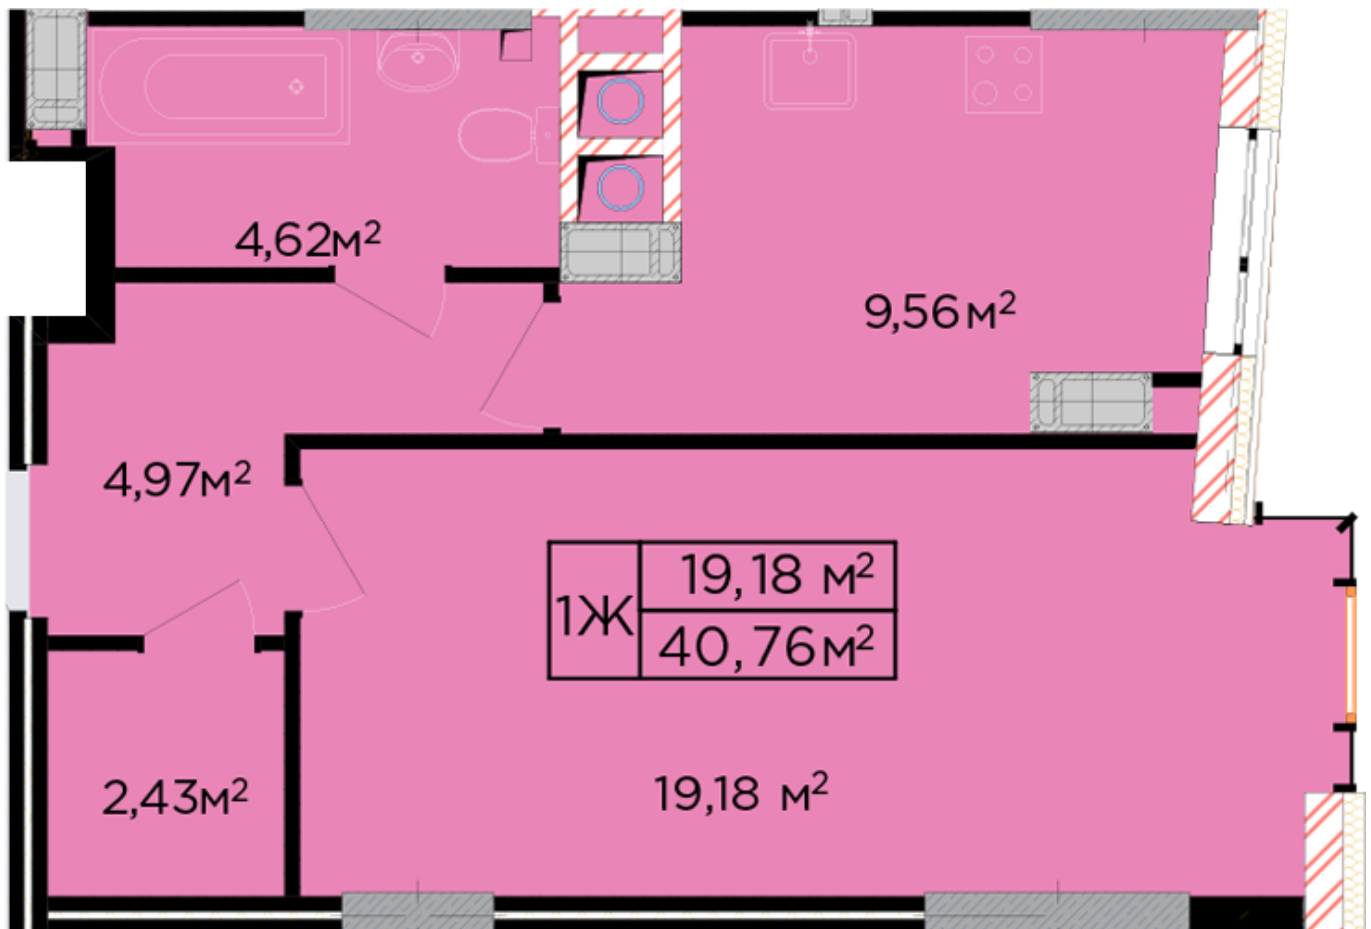

RC "SHCHASLYVYI" Lviv

schastliviy.lviv.ua
068 430 82 08

Plan 1 room apartment in the house on the 17-A, Bihova Street – #1111

PLAN TYPE: №1111

House 17-A, Bihova Street
1 roomed, 11-16 Floor

Characteristics

Gross area: 40.76 m²
Living space: 19.18 m²

Kitchen area: 9.56 m²