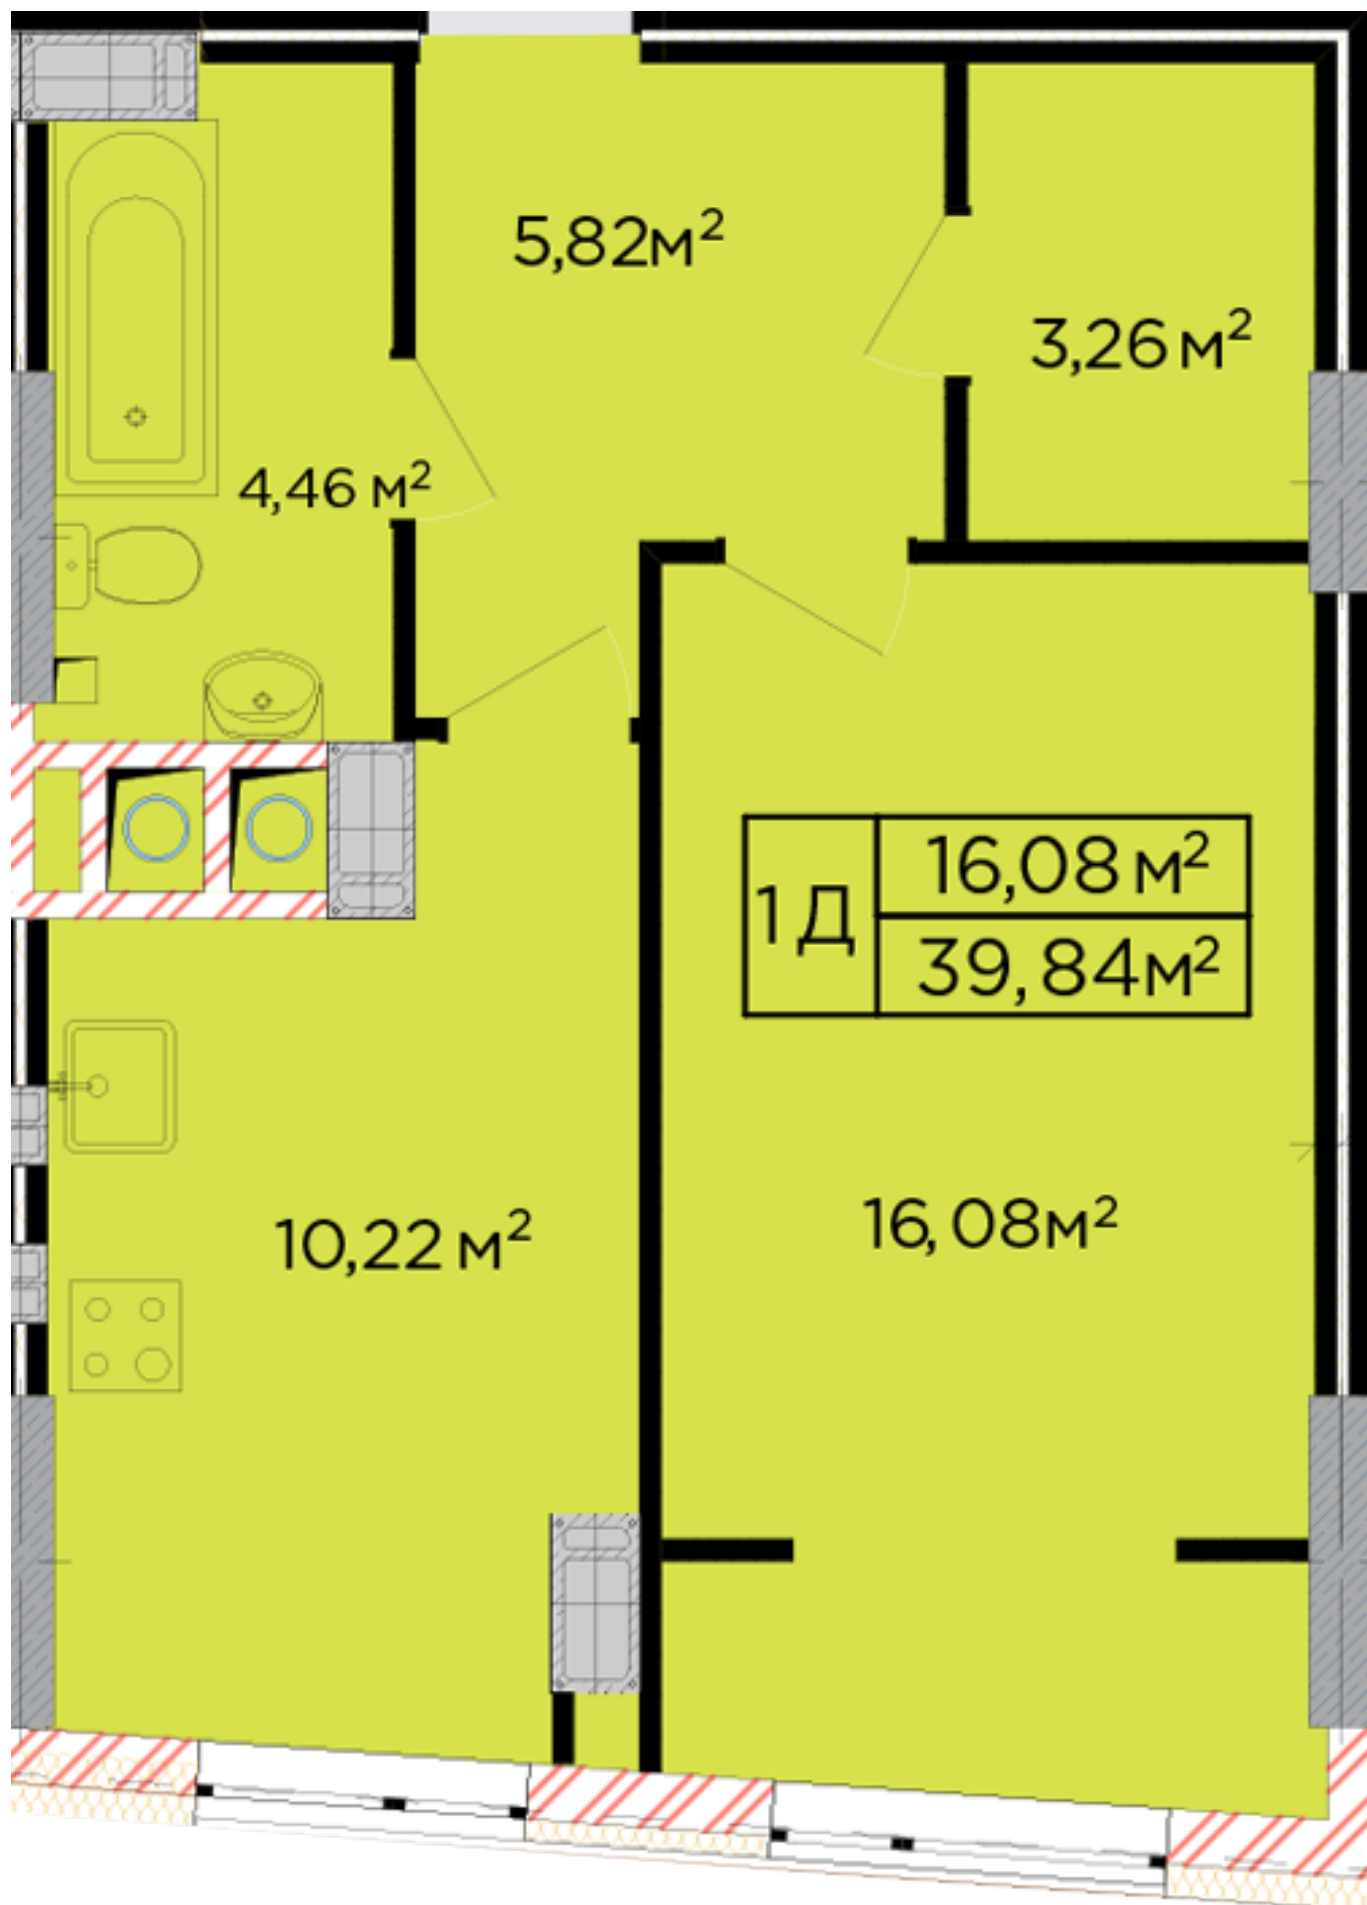

RC "SHCHASLYVYI" Lviv

schastliiv.lviv.ua

068 430 82 08

Plan 1 room apartment in the house on the 17-A, Bihova Street — #1108

PLAN TYPE: №1108

House 17-A, Bihova Street
1 roomed, 11-16 Floor

Characteristics

Gross area: 39.84 m²
Living space: 16.08 m²
Kitchen area: 10.22 m²