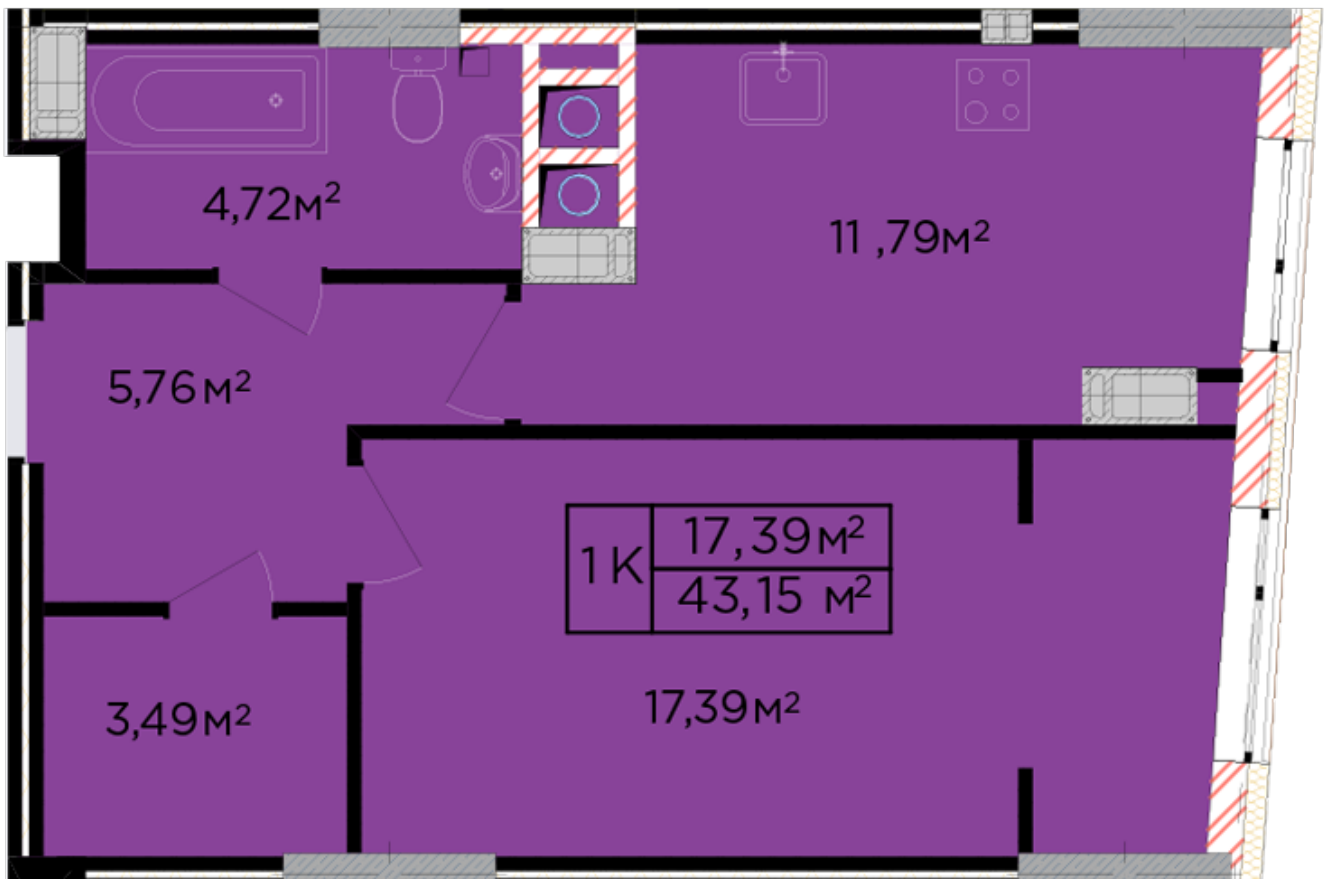

RC "SHCHASLYVYI" Lviv

schastliviy.lviv.ua
068 430 82 08

Plan 1 room apartment in the house on the 17-A, Bihova Street – #1013

PLAN TYPE: №1013

House 17-A, Bihova Street
1 roomed, 10 Floor

Characteristics

Gross area: 43.15 m²
Living space: 17.39 m²
Kitchen area: 11.79 m²