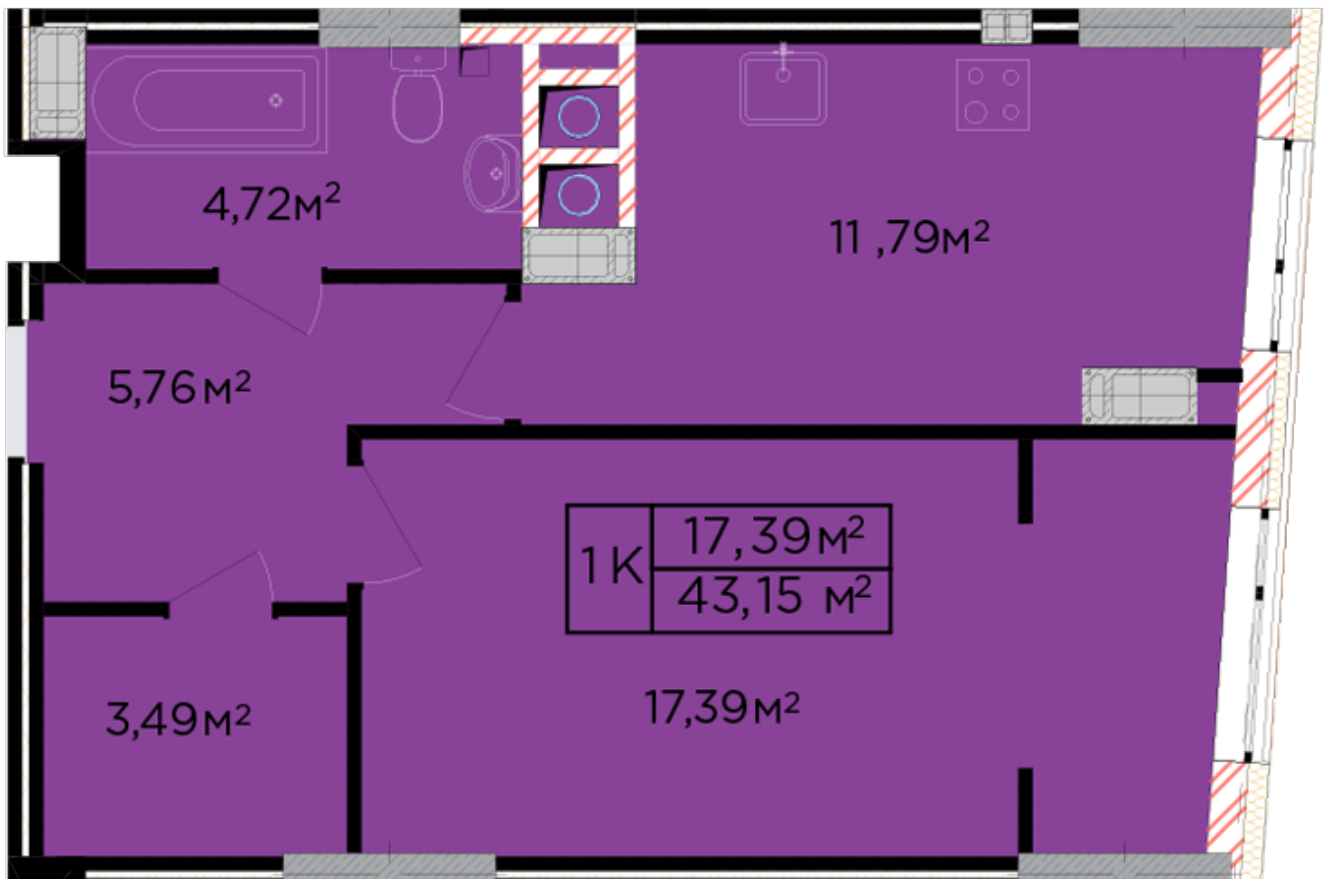

RC "SHCHASLYVYI" Lviv

schastliviy.lviv.ua

068 430 82 08

Plan 1 room apartment in the house on the 17-A, Bihova Street – #1013

PLAN TYPE: №1013

House 17-A, Bihova Street
1 roomed, 10 Floor

Characteristics

Gross area: 43.15 m²

Living space: 17.39 m²

Kitchen area: 11.79 m²